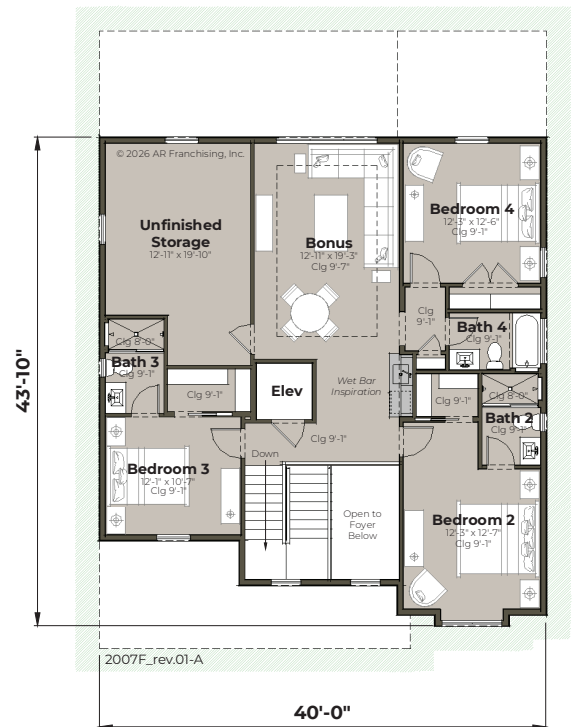

Lower Level

First Floor

Second Floor

SEAGRASS

BONUS ROOM	Living	3,094 sq. ft.
DEN	First Floor Living	1,702 sq. ft.
GREAT ROOM	Second Floor Living	1,261 sq. ft.
4 BEDROOMS	Lower Level Living	131 sq. ft.
4 BATHROOMS	Rear Porch	256 sq. ft.
1 HALF BATHROOM	Entry Porch	205 sq. ft.
	Unfinished Storage	248 sq. ft.
	Garage	1,591 sq. ft.
	TOTAL	5,394 SQ. FT.