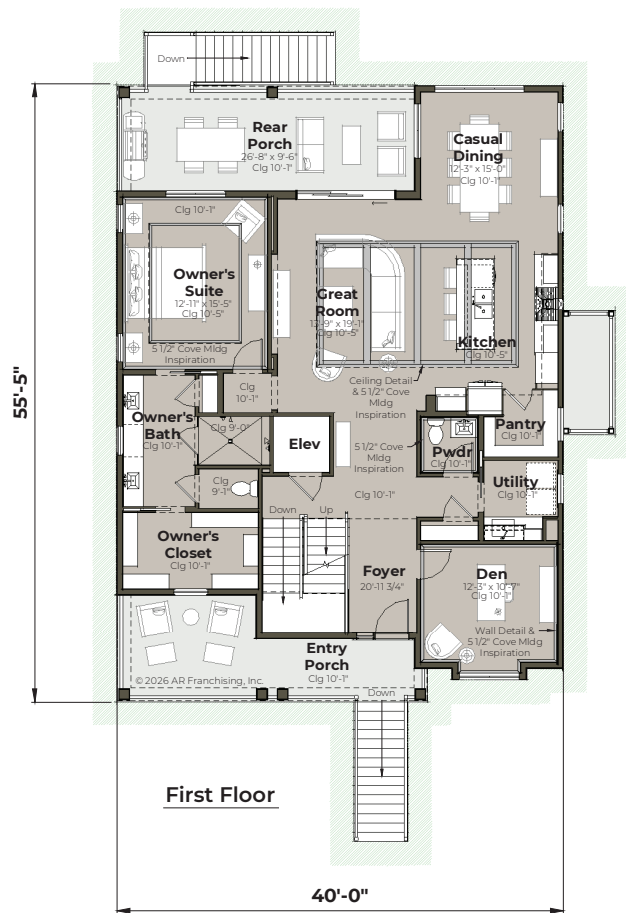

Lower Level

First Floor

Second Floor

SEAGRASS

BONUS ROOM	Living	3,094 sq. ft.
DEN	First Floor Living	1,702 sq. ft.
GREAT ROOM	Second Floor Living	1,261 sq. ft.
4 BEDROOMS	Lower Level Living	131 sq. ft.
4 BATHROOMS	Rear Porch	256 sq. ft.
1 HALF BATHROOM	Entry Porch	205 sq. ft.
	Unfinished Storage	248 sq. ft.
	Garage	1,591 sq. ft.
	TOTAL	5,394 SQ. FT.