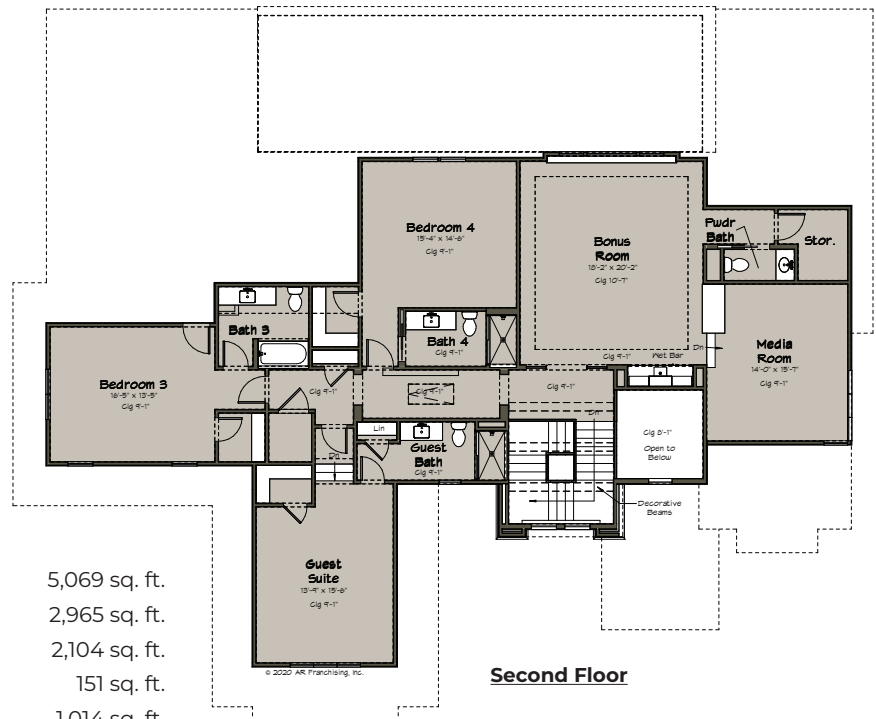

**First Floor**

# CUSTOM LANIER

at Copper Pine

**BONUS ROOM**

**DEN**

**GREAT ROOM**

**GUEST SUITE**

**MEDIA ROOM**

**5 BEDROOMS**

**5 BATHROOMS**

**1 BATHROOMS**

Sq. Ft. includes full height masonry walls.

Living	5,069 sq. ft.
First Floor Living	2,965 sq. ft.
Second Floor Living	2,104 sq. ft.
Entry Porch	151 sq. ft.
Garage	1,014 sq. ft.
Porch	653 sq. ft.

**TOTAL 6,887 SQ. FT.**

**Second Floor**