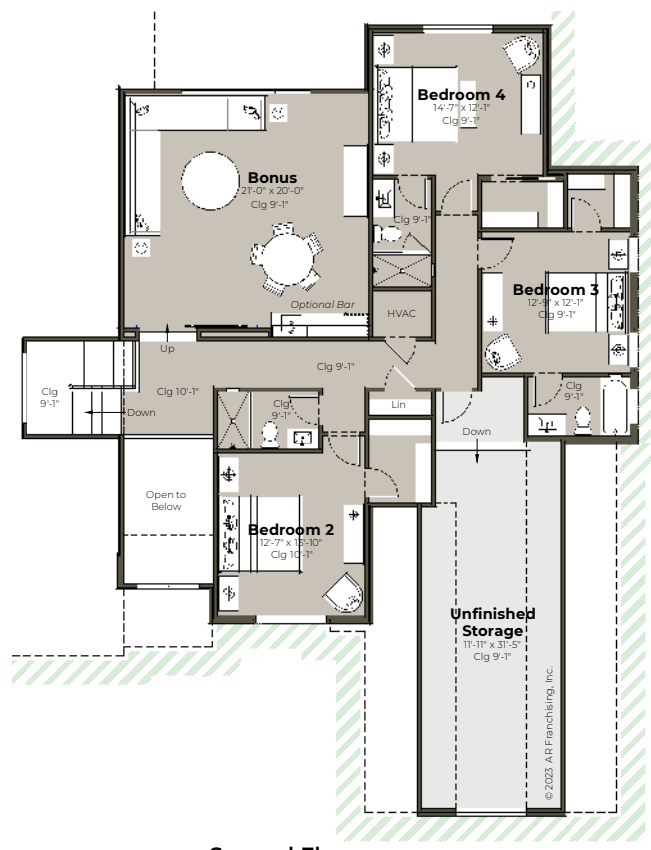

First Floor

Second Floor

WOODCLIFF III

BONUS ROOM

OFFICE

GREAT ROOM

4 BEDROOMS

4 BATHROOMS

1 HALF BATHROOM

Sq. Ft. includes full height masonry walls.

Living	4,462 sq. ft.
First Floor Living	2,797 sq. ft.
Second Floor Living	1,665 sq. ft.
Porch	445 sq. ft.
Entry Porch	36 sq. ft.
Garage	690 sq. ft.
Unfinished Attic	433 sq. ft.
TOTAL	6,066 SQ. FT.