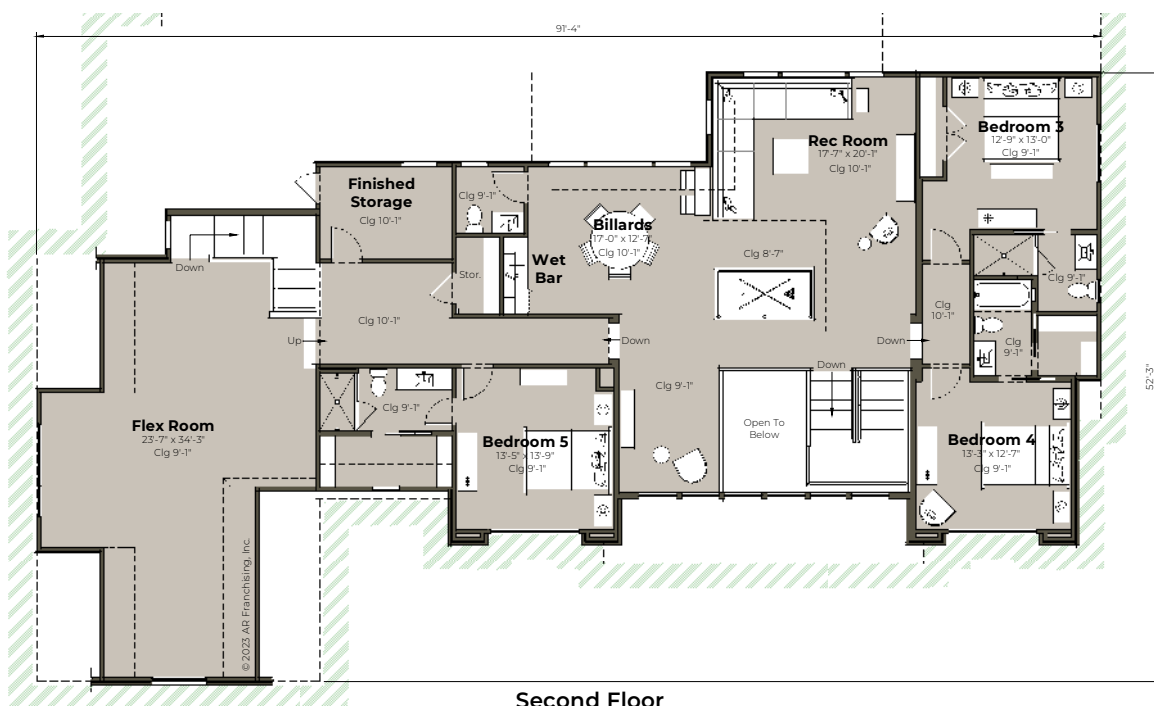

First Floor

Second Floor

RADIANCE

BILLIARDS ROOM

DEN

FLEX ROOM

PREP KITCHEN

REC ROOM

GREAT ROOM

5 BEDROOMS

5 BATHROOMS

2 HALF BATHROOMS

Sq. Ft. includes full height masonry walls.

Living	6,505 sq. ft.
First Floor Living	3,524 sq. ft.
Second Floor Living	2,981 sq. ft.
Entry Porch	154 sq. ft.
Porch	669 sq. ft.
Garage	841 sq. ft.
TOTAL	8,169 SQ. FT.