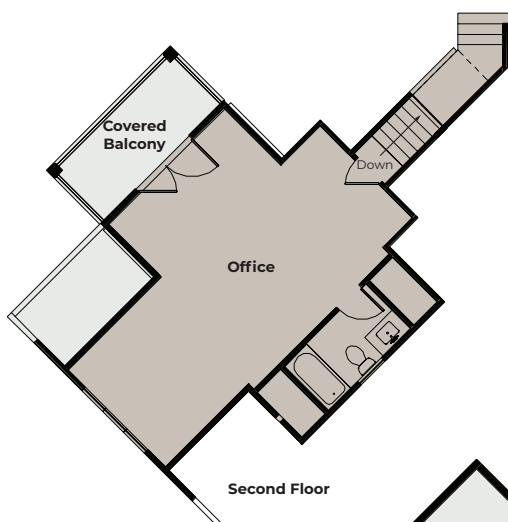

First Floor

Second Floor

Lower Level

Custom Sweetwater

Rec Room	Living	5,753 sq. ft.
Lake Room	Second Floor Living	515 sq. ft.
Office	Lower Level Living	2,522 sq. ft.
Great Room	Walkout Porch	697 sq. ft.
5 Bedrooms	Garage	992 sq. ft.
6 Bathrooms	Unfinished Basement	250 sq. ft.
2 Half Bathrooms	Balcony	88 sq. ft.
	Entry Porch	210 sq. ft.
	Total	8,502 sq. ft.