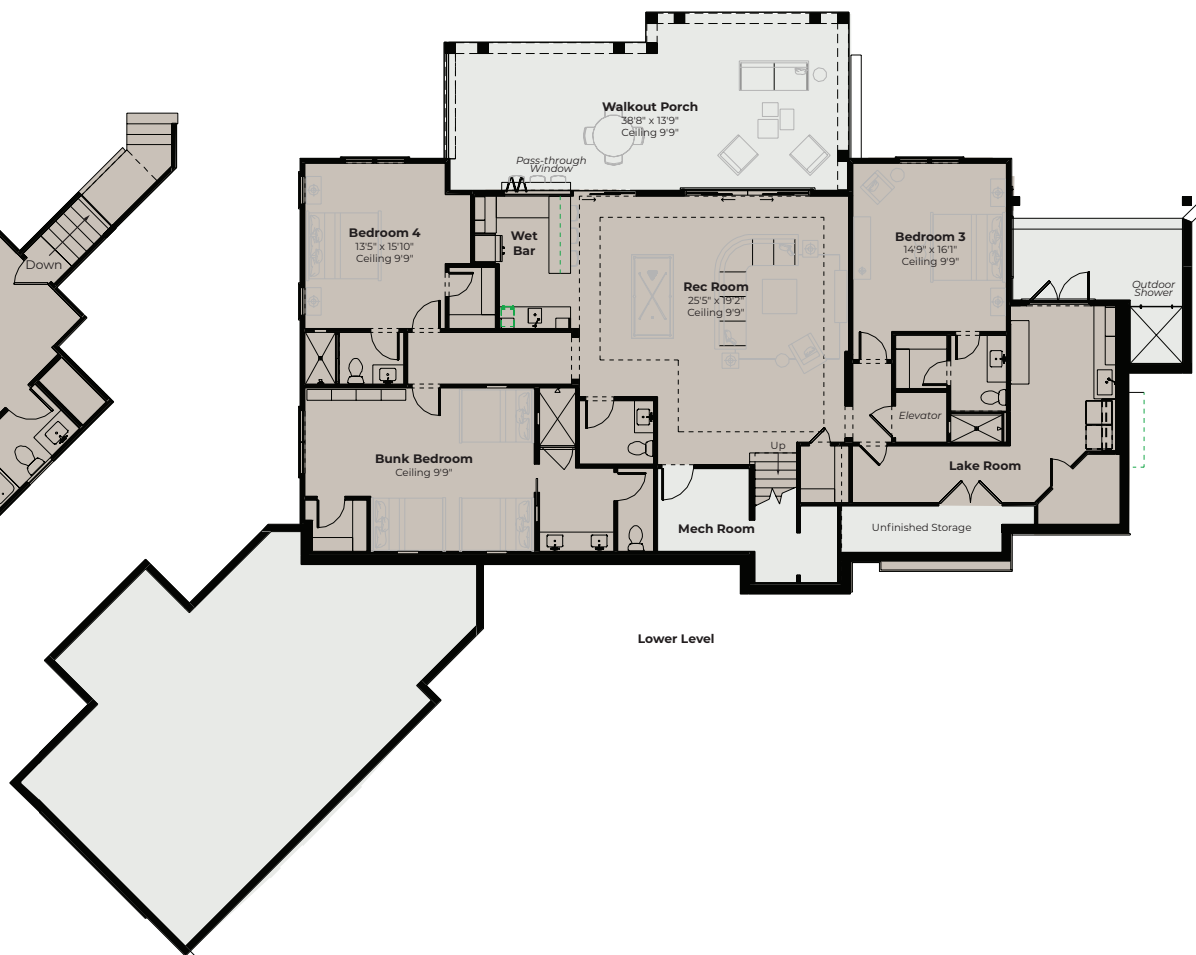

First Floor

Second Floor

Lower Level

Custom Sweetwater

Rec Room	Living	5,753 sq. ft.
Lake Room	Second Floor Living	515 sq. ft.
Office	Lower Level Living	2,522 sq. ft.
Great Room	Walkout Porch	697 sq. ft.
5 Bedrooms	Garage	992 sq. ft.
6 Bathrooms	Unfinished Basement	250 sq. ft.
2 Half Bathrooms	Balcony	88 sq. ft.
	Entry Porch	210 sq. ft.
	Total	8,502 sq. ft.