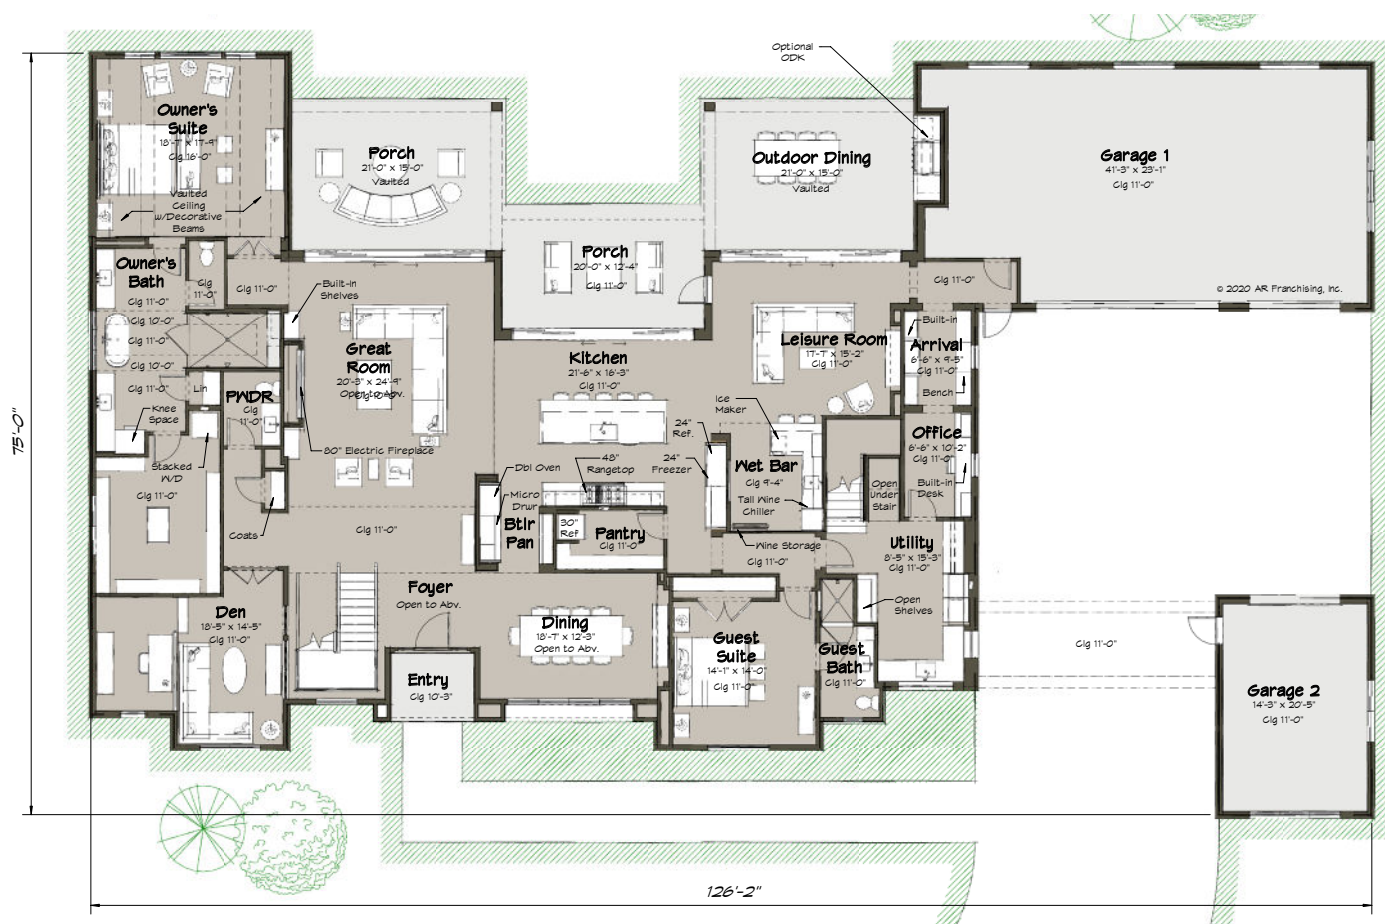

Second Floor

First Floor

CUSTOM ELLISTON

CLUB ROOM

DEN

GYM

LEISURE ROOM

LOFT

GREAT ROOM

5 BEDROOMS

5 BATHROOMS

1 HALF BATHROOM

Living	6,806 sq. ft.
First Floor Living	4,199 sq. ft.
Second Floor Living	2,607 sq. ft.
Porch	915 sq. ft.
Entry Porch	88 sq. ft.
Garage 1	1,000 sq. ft.
Garage 2	320 sq. ft.
Misc. Under Roof	200 sq. ft.
TOTAL	9,329 SQ. FT.