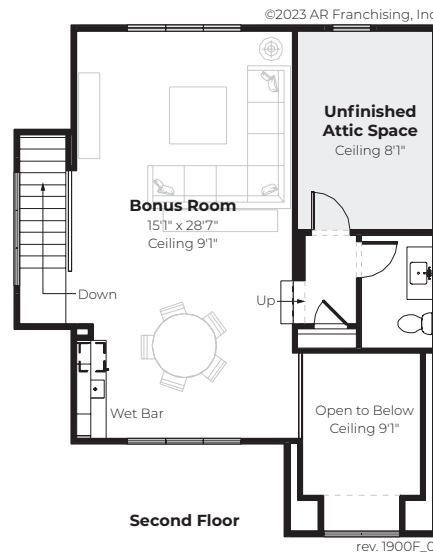

First Floor

Second Floor

WRIGHTSVILLE II

BONUS ROOM	Living	3,391 sq. ft.
DEN	First Floor Living	2,783 sq. ft.
GREAT ROOM	Second Floor Living	608 sq. ft.
3 BEDROOMS	Porch	239 sq. ft.
3 BATHROOMS	Garage	768 sq. ft.
1 HALF BATHROOM	Unfinished Attic	143 sq. ft.
	Entry Porch	192 sq. ft.
	Total	4,734 sq. ft.