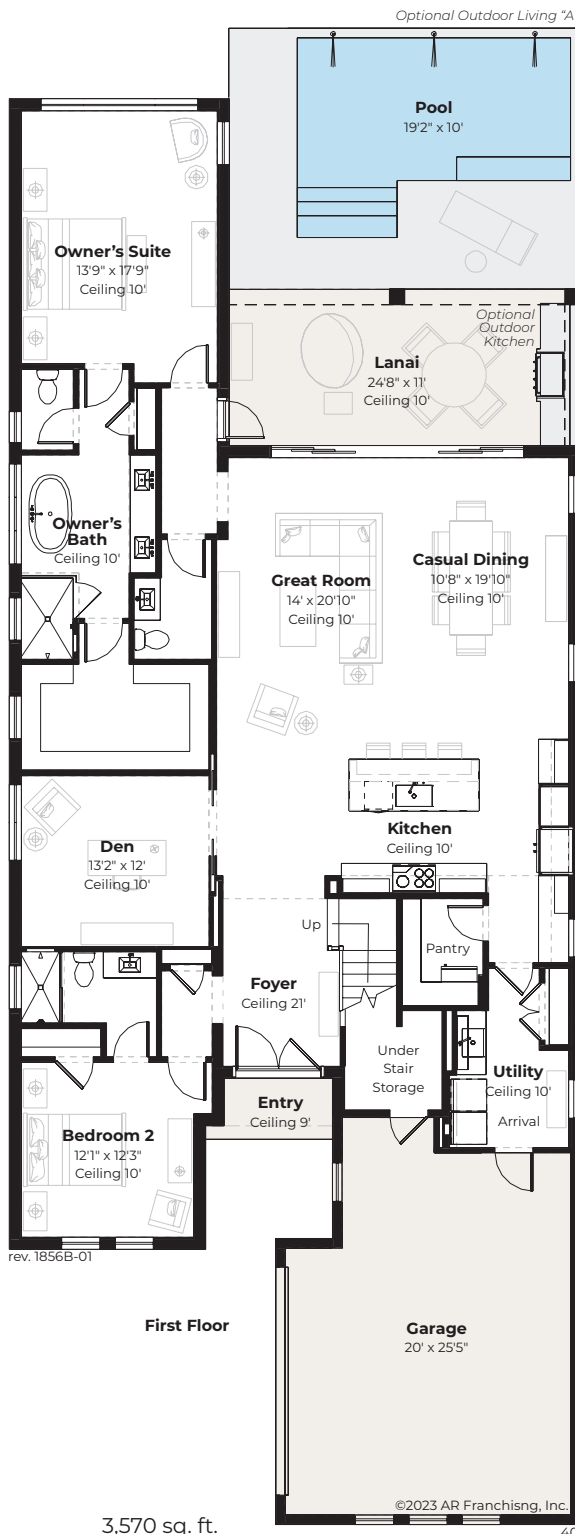

Second Floor

First Floor

## VERANDA

<b>DEN</b>	Living	3,570 sq. ft.
<b>BONUS ROOM</b>	First Floor Living	2,389 sq. ft.
<b>GREAT ROOM</b>	Second Floor Living	1,181 sq. ft.
<b>4 BEDROOMS</b>	Lanai	271 sq. ft.
<b>3 BATHROOMS</b>	Covered Balcony	141 sq. ft.
<b>1 HALF BATHROOM</b>	Garage	549 sq. ft.
	Entry	26 sq. ft.
	<b>TOTAL</b>	<b>4,557 SQ. FT.</b>