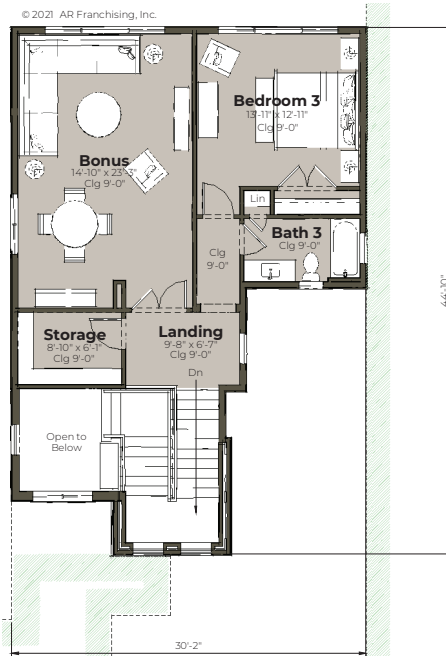

First Floor

Second Floor

COASTAL SOL II

BONUS ROOM

DEN

GREAT ROOM

3 BEDROOMS

3 BATHROOMS

1 HALF BATHROOM

Living	3,451 sq. ft.
First Floor Living	2,477 sq. ft.
Second Floor Living	974 sq. ft.
Lanai	331 sq. ft.
Garage	505 sq. ft.
Entry	36 sq. ft.

TOTAL 4,323 SQ. FT.