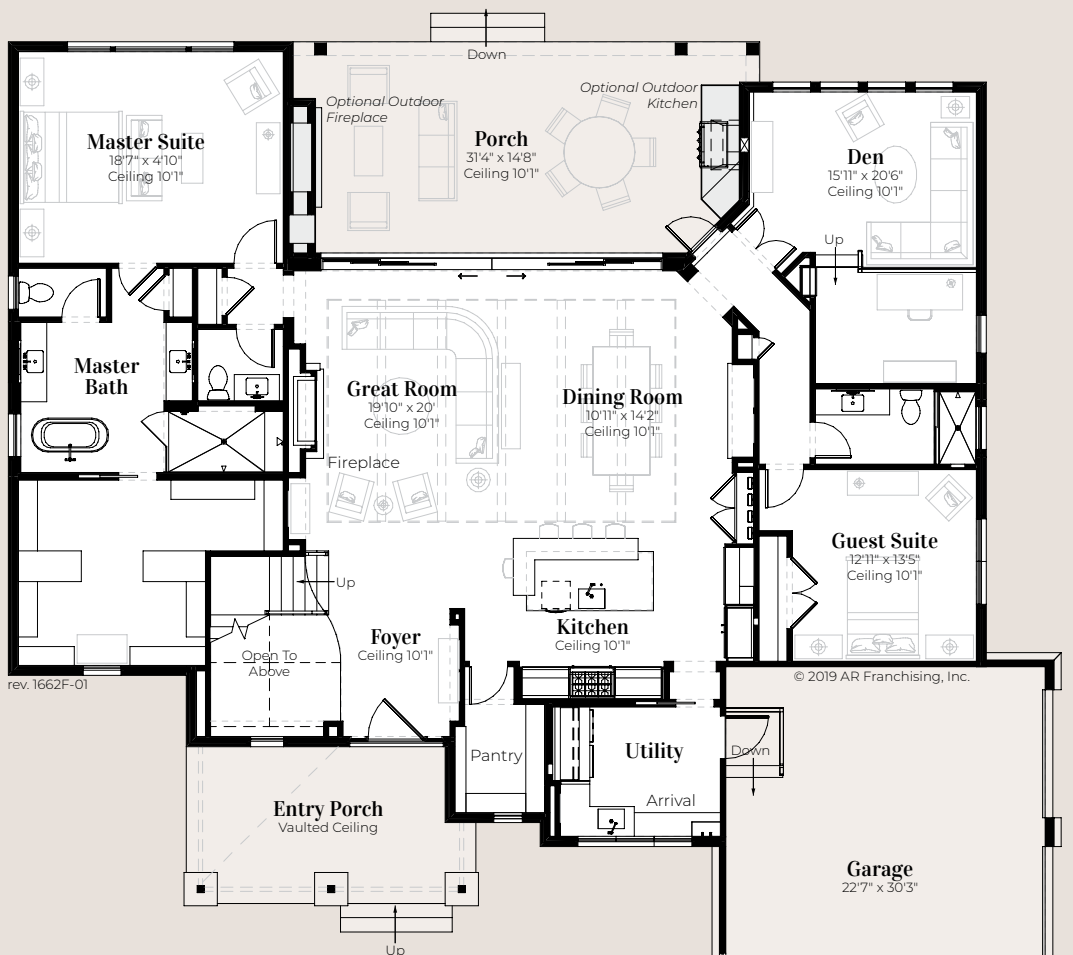

Upper Level

Main Level

Stanford 1662

Bonus Room	Living	4,506 sq. ft.
Den	Main Level Living	2,853 sq. ft.
	Upper Level Living	1,653 sq. ft.
Great Room	Porch	462 sq. ft.
4 Bedrooms	Garage	712 sq. ft.
	Entry Porch	214 sq. ft.
3 Bathrooms	Total	5,894 sq. ft.