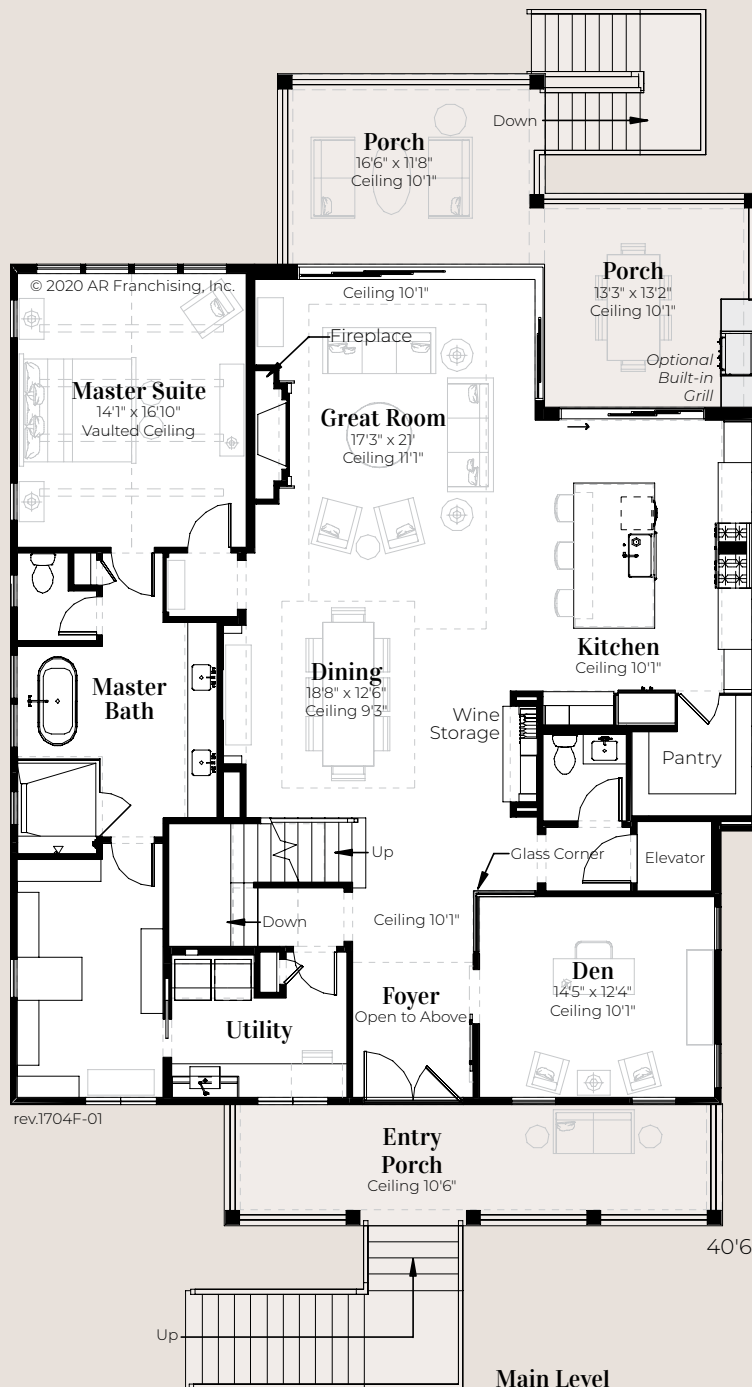

Upper Level

Main Level

Sandpiper 1704

| | | |
|------------------------|--------------------|----------------------|
| Bonus Room | Living | 3,855 sq. ft. |
| Den | Main Level Living | 2,199 sq. ft. |
| Great Room | Upper Level Living | 1,378 sq. ft. |
| 4 Bedrooms | Lower Level Living | 278 sq. ft. |
| 3 Bathrooms | Porch | 364 sq. ft. |
| 1 Half Bathroom | Garage | 1,942 sq. ft. |
| | Entry Porch | 226 sq. ft. |
| | Total | 6,387 sq. ft. |