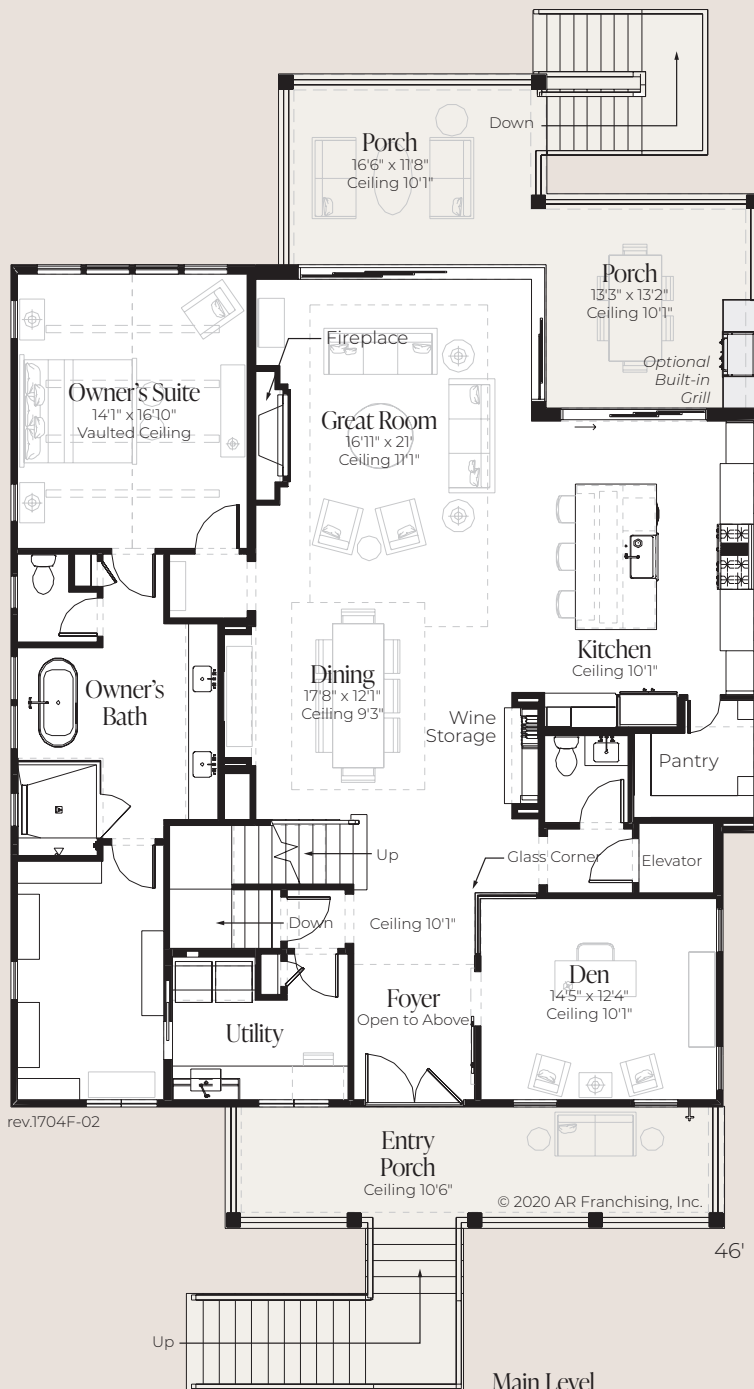

Upper Level

Main Level

Sandpiper

Bonus Room	Living	3,577 sq. ft.
Den	Main Level Living	2,199 sq. ft.
Great Room	Upper Level Living	1,378 sq. ft.
4 Bedrooms	Porch	364 sq. ft.
3 Bathrooms	Garage	2,022 sq. ft.
1 Half Bathroom	Enclosed Vestibule	198 sq. ft.
	Entry Porch	226 sq. ft.
	Total	6,387 sq. ft.