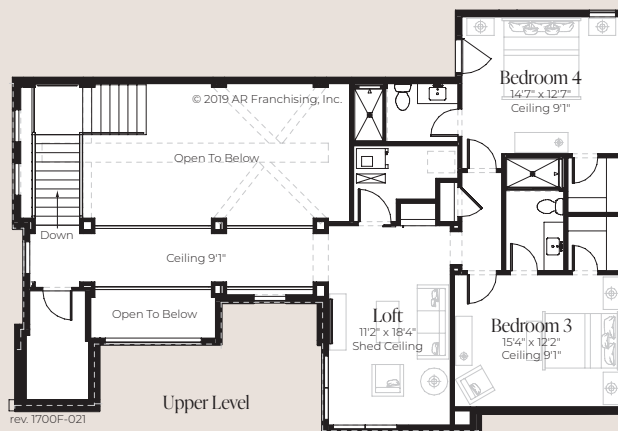

rev. 1700F-02

87'8" 123'2"

## Newport

|                        |                        |                       |
|------------------------|------------------------|-----------------------|
| <b>Bonus Room</b>      | Living                 | 5,198 sq. ft.         |
| <b>Den</b>             | Main Level Living      | 3,861 sq. ft.         |
| <b>Great Room</b>      | Upper Level Living     | 1,106 sq. ft.         |
| <b>Loft</b>            | Lower Level Living     | 231 sq. ft.           |
| <b>4 Bedrooms</b>      | Lower Level Unfinished | 3,701 sq. ft.         |
| <b>4 Bathrooms</b>     | Porch                  | 663 sq. ft.           |
| <b>1 Half Bathroom</b> | Garage 1               | 885 sq. ft.           |
|                        | Garage 2               | 812 sq. ft.           |
|                        | Entry Porch            | 64 sq. ft.            |
|                        | <b>Total</b>           | <b>11,323 sq. ft.</b> |