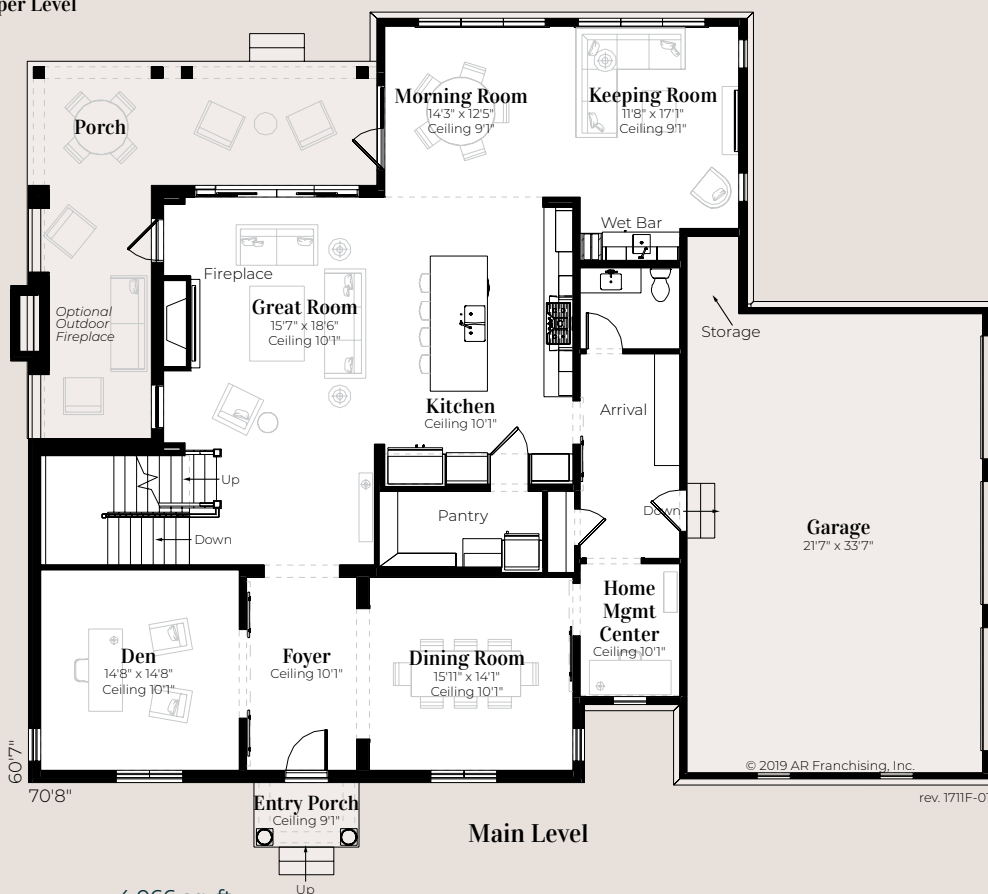

Upper Level

rev. 1711F-01

Main Level

rev. 1711F-01

McHenry 1711

Den	Living	4,066 sq. ft.
Great Room	Main Level Living	2,237 sq. ft.
	Upper Level Living	1,705 sq. ft.
Keeping Room	Lower Level Living	124 sq. ft.
4 Bedrooms	Lower Level Unfinished	2,135 sq. ft.
	Porch	396 sq. ft.
3 Bathrooms	Garage	788 sq. ft.
1 Half Bathroom	Entry Porch	34 sq. ft.
	Total	7,419 sq. ft.