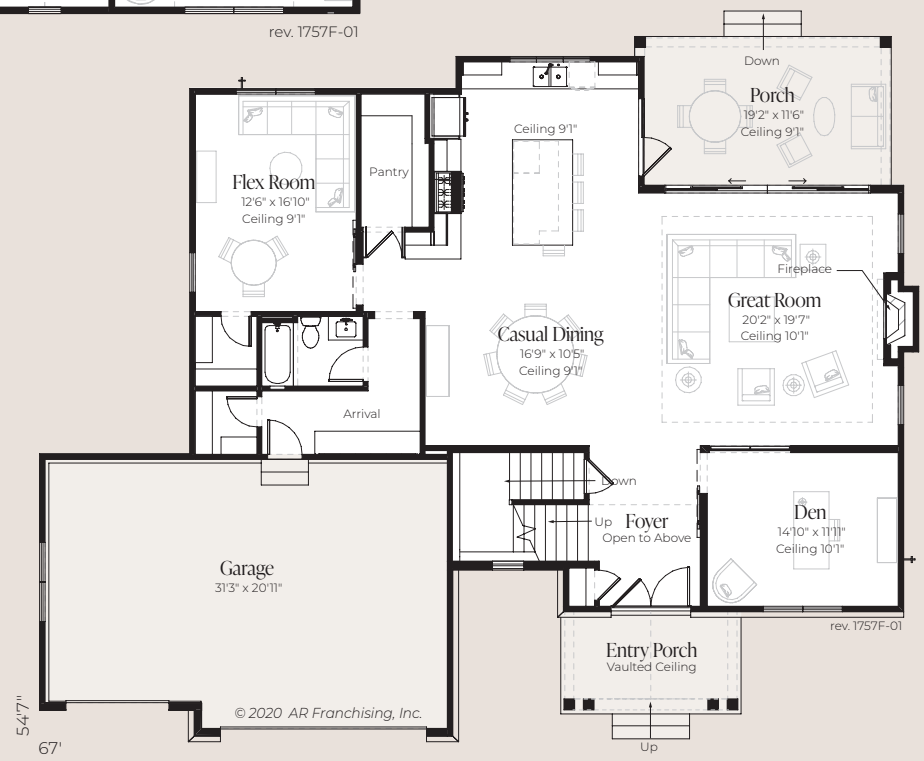

rev. 1757F-01

rev. 1757F-01

Hartford

Den	Main Level Living	1,865 sq. ft.
Flex Room	Upper Level Living	1,723 sq. ft.
Great Room	Lower Level Unfinished	1,897 sq. ft.
4 Bedrooms	Garage	665 sq. ft.
4 Bathrooms	Unfinished Attic	251 sq. ft.
	Porch	221 sq. ft.
	Entry Porch	105 sq. ft.
	Total	6,726 sq. ft.