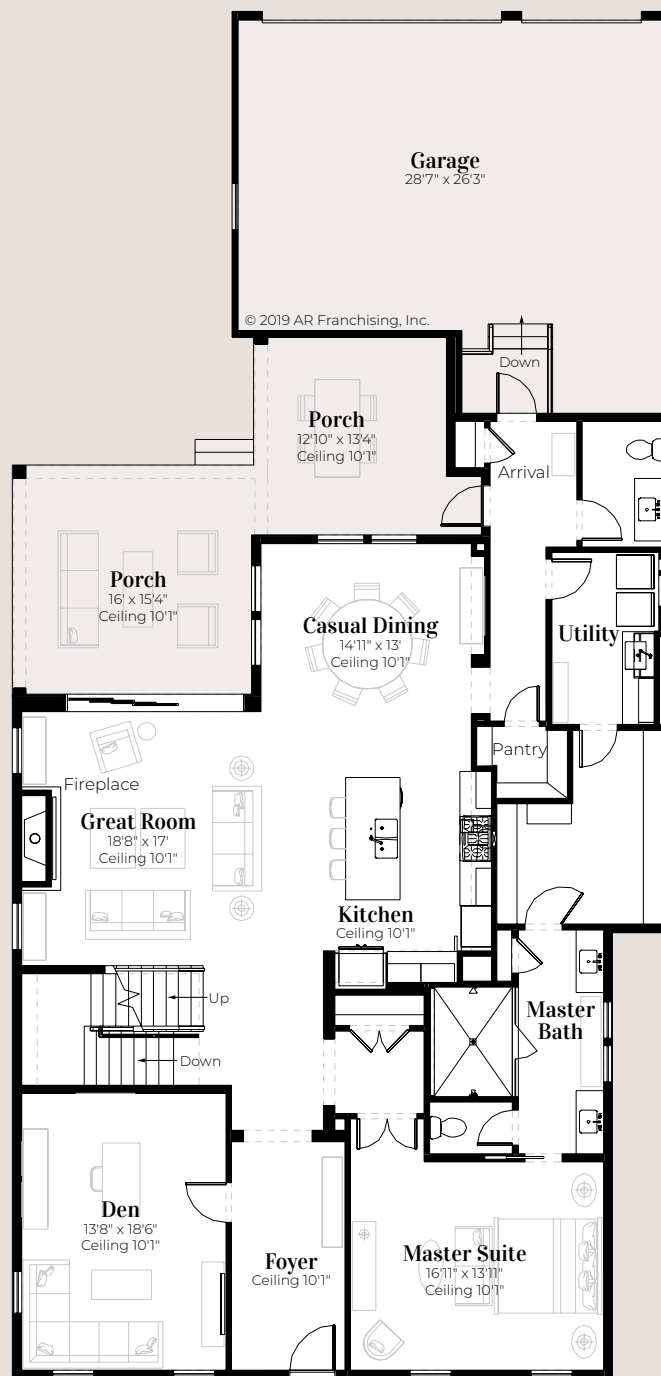

rev. 1696F-01

Upper Level

rev. 1696F-01

Main Level

Franklin Park 1696

Den	Living	3,544 sq. ft.
Great Room	Main Level Living	2,302 sq. ft.
	Upper Level Living	1,136 sq. ft.
4 Bedrooms	Lower Level Living	106 sq. ft.
3 Bathrooms	Unfinished Lower Level	2,198 sq. ft.
	Porch	427 sq. ft.
1 Half Bathroom	Garage	713 sq. ft.
	Entry Porch	238 sq. ft.
	Total	7,120 sq. ft.