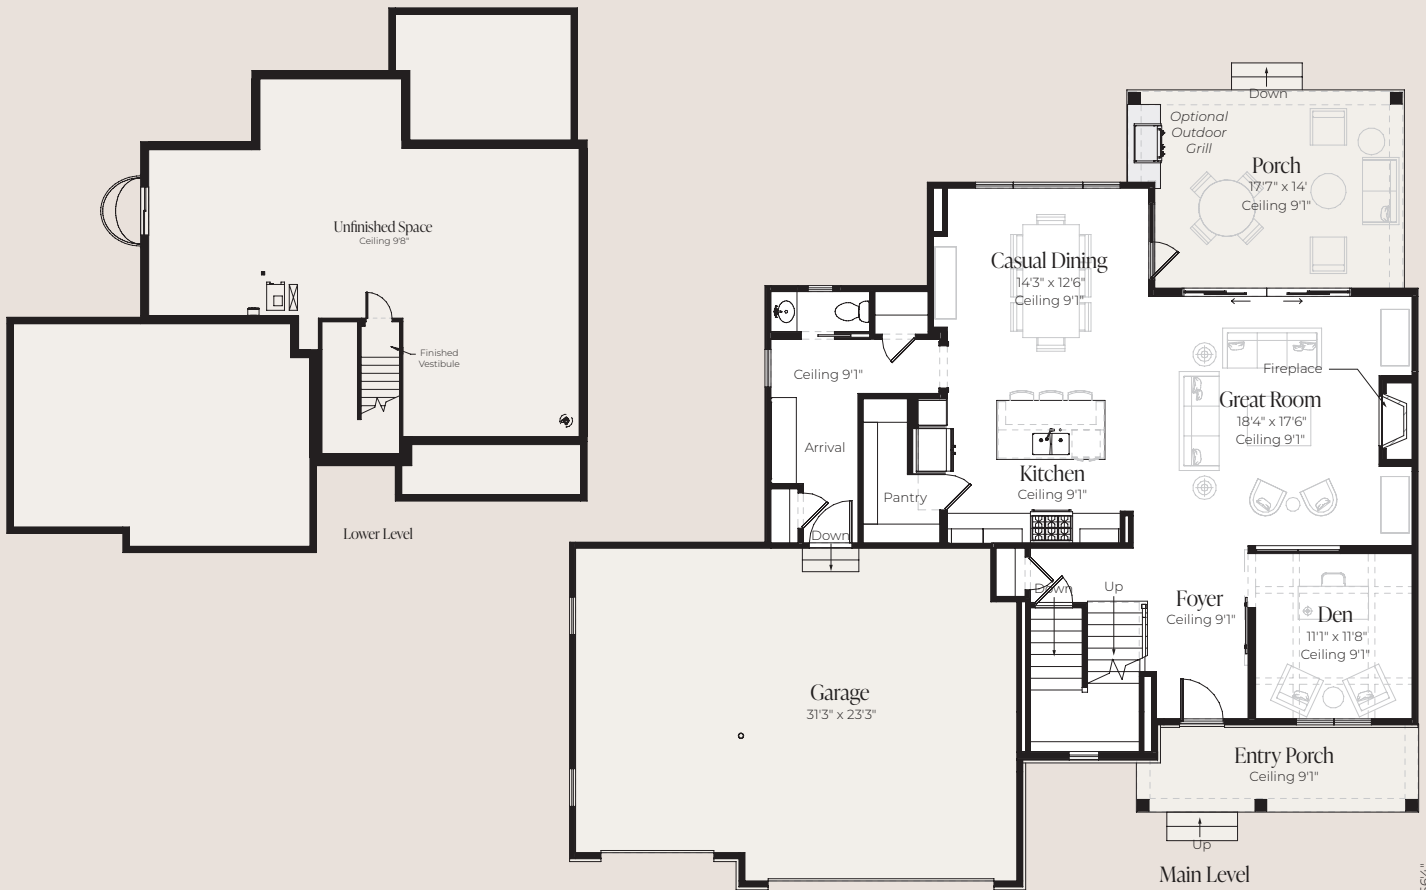

Upper Level

Main Level

56'4"
60

Berkshire 1758

Den	Main Level Living	1,355 sq. ft.
Great Room	Upper Level Living	1,460 sq. ft.
	Lower Level Living	110 sq. ft.
4 Bedrooms	Lower Level Unfinished	1,236 sq. ft.
3 Bathrooms	Garage	736 sq. ft.
	Porch	254 sq. ft.
1 Half Bathroom	Entry Porch	117 sq. ft.
	Total	5,268 sq. ft.