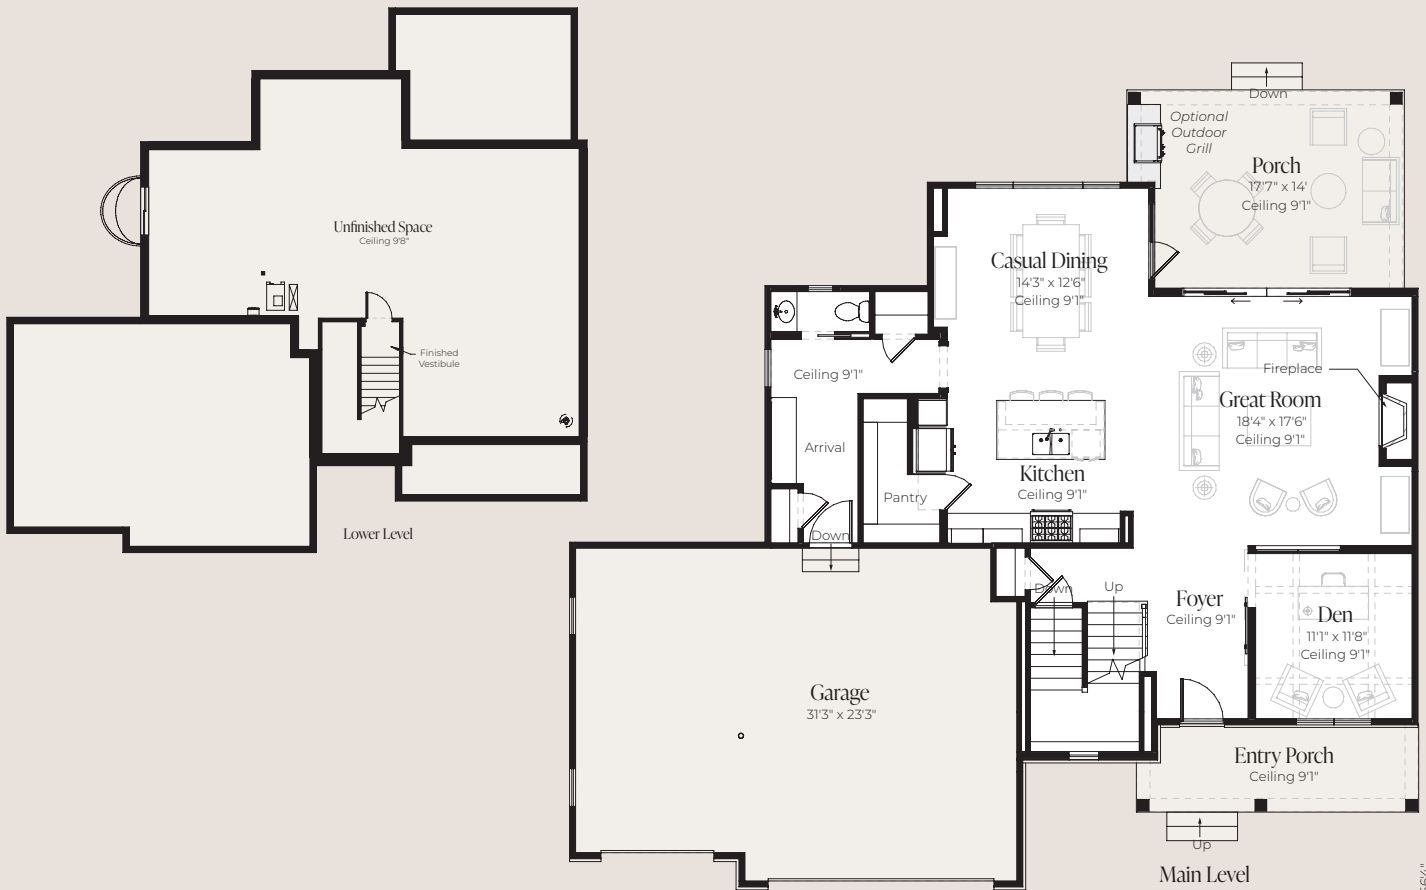

Upper Level

Main Level

Berkshire

Den	Main Level Living	1,355 sq. ft.
Great Room	Upper Level Living	1,460 sq. ft.
	Lower Level Living	110 sq. ft.
4 Bedrooms	Lower Level Unfinished	1,236 sq. ft.
3 Bathrooms	Garage	736 sq. ft.
	Porch	254 sq. ft.
1 Half Bathroom	Entry Porch	117 sq. ft.
	Total	5,268 sq. ft.