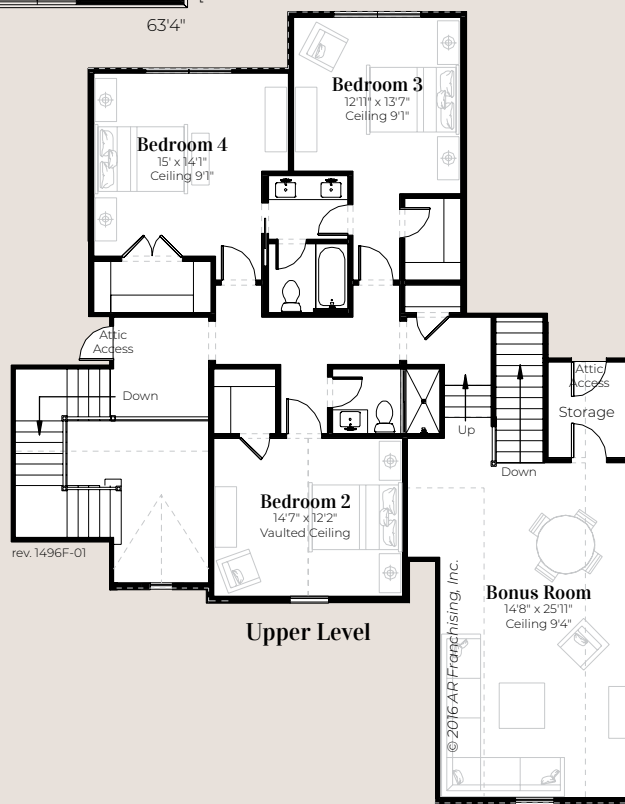

Main Level

Upper Level

Asheville 1496

Bonus Room	Living	4,049 sq. ft.
Den	Main Level Living	2,462 sq. ft.
Great Room	Upper Level Living	1,587 sq. ft.
4 Bedrooms	Porch	268 sq. ft.
3 Bathrooms	Garage	710 sq. ft.
1 Half Bathroom	Entry Porch	73 sq. ft.
	Total	5,100 sq. ft.