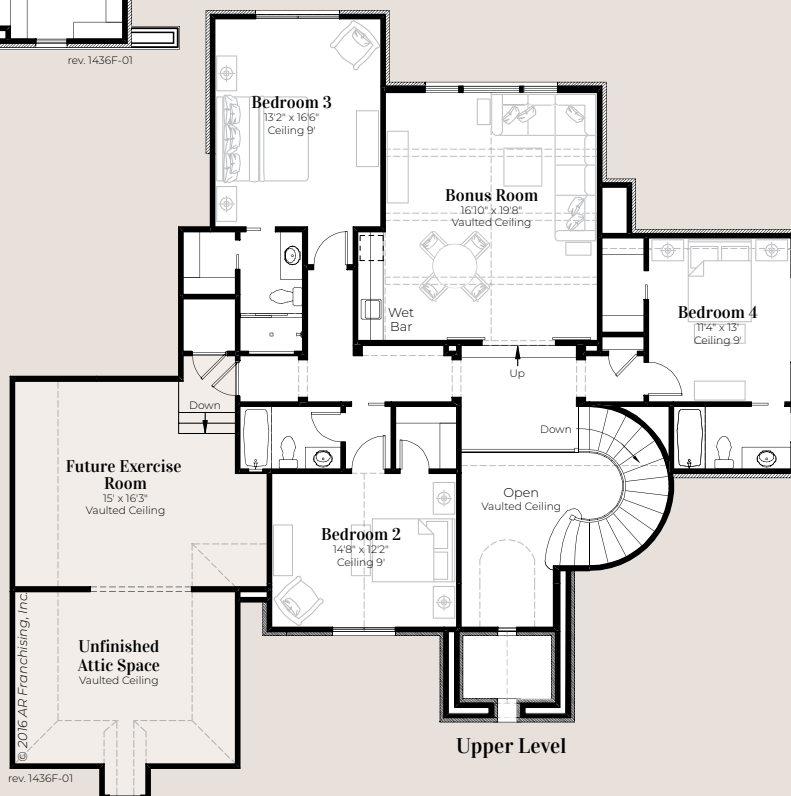

Main Level

Upper Level

Asheville 1436

Bonus Room	Living	4,186 sq. ft.
Den	Main Level Living	2,694 sq. ft.
	Upper Level Living	1,492 sq. ft.
Great Room	Unfinished Attic Space	620 sq. ft.
4 Bedrooms	Porch	478 sq. ft.
	Garage	724 sq. ft.
4 Bathrooms	Entry Porch	69 sq. ft.
1 Half Bathroom	Total	6,077 sq. ft.