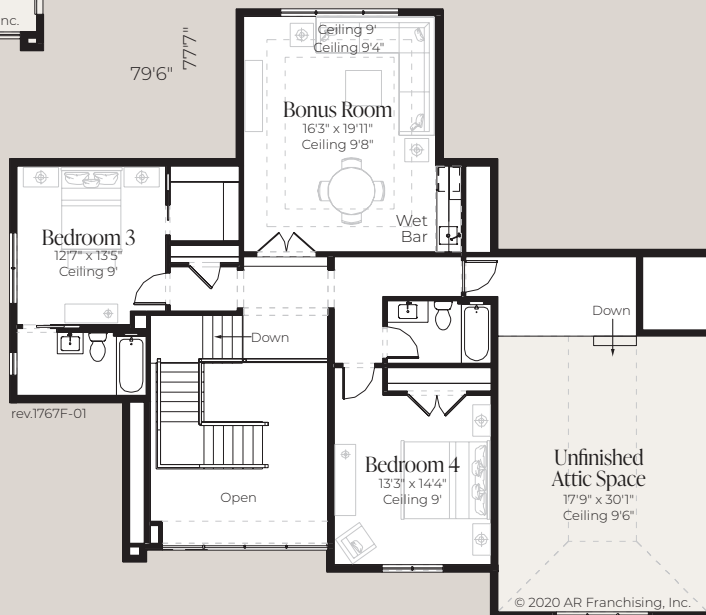

First Floor

Second Floor

Apogee

Bonus Room	Living	4,393 sq. ft.
Den	First Floor Living	3,148 sq. ft.
	Second Floor Living	1,245 sq. ft.
Great Room	Lanai	487 sq. ft.
4 Bedrooms	Garage	830 sq. ft.
4 Bathrooms	Entry	128 sq. ft.
1 Half Bathroom	Total	6,380 sq. ft.