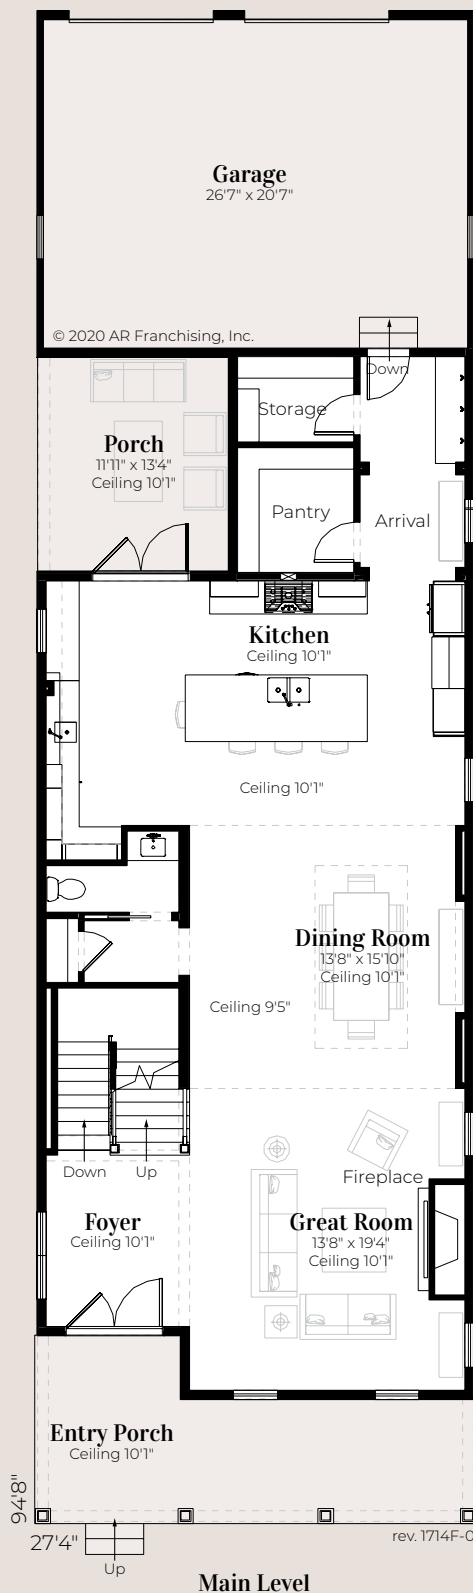

Upper Level

Main Level

## Deer Creek 1714

<b>Great Room</b>	Living	3,137 sq. ft.
<b>Loft</b>	Main Level Living	1,595 sq. ft.
	Upper Level Living	1,362 sq. ft.
<b>3 Bedrooms</b>	Lower Level Living	180 sq. ft.
<b>2 Bathrooms</b>	Unfinished Lower Level	1,418 sq. ft.
	Porch	162 sq. ft.
<b>1 Half Bathroom</b>	Garage	585 sq. ft.
	Entry Porch	246 sq. ft.
	<b>Total</b>	<b>5,548 sq. ft.</b>