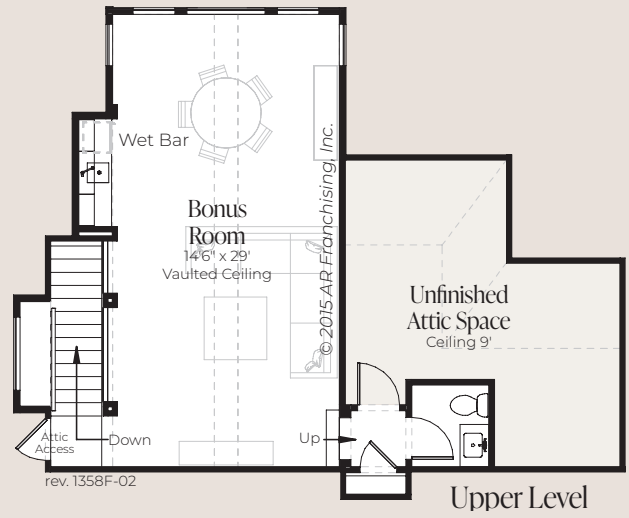

Main Level

Upper Level

# Wrightsville

<b>Bonus Room</b>	Living	3,206 sq. ft.
<b>Den</b>	Main Level Living	2,677 sq. ft.
<b>Great Room</b>	Lower Level Living	529 sq. ft.
<b>3 Bedrooms</b>	Unfinished Attic	265 sq. ft.
<b>3 Bathrooms</b>	Porch	247 sq. ft.
<b>1 Half Bathroom</b>	Garage	722 sq. ft.
	Entry Porch	203 sq. ft.
	<b>Total</b>	<b>4,643 sq. ft.</b>