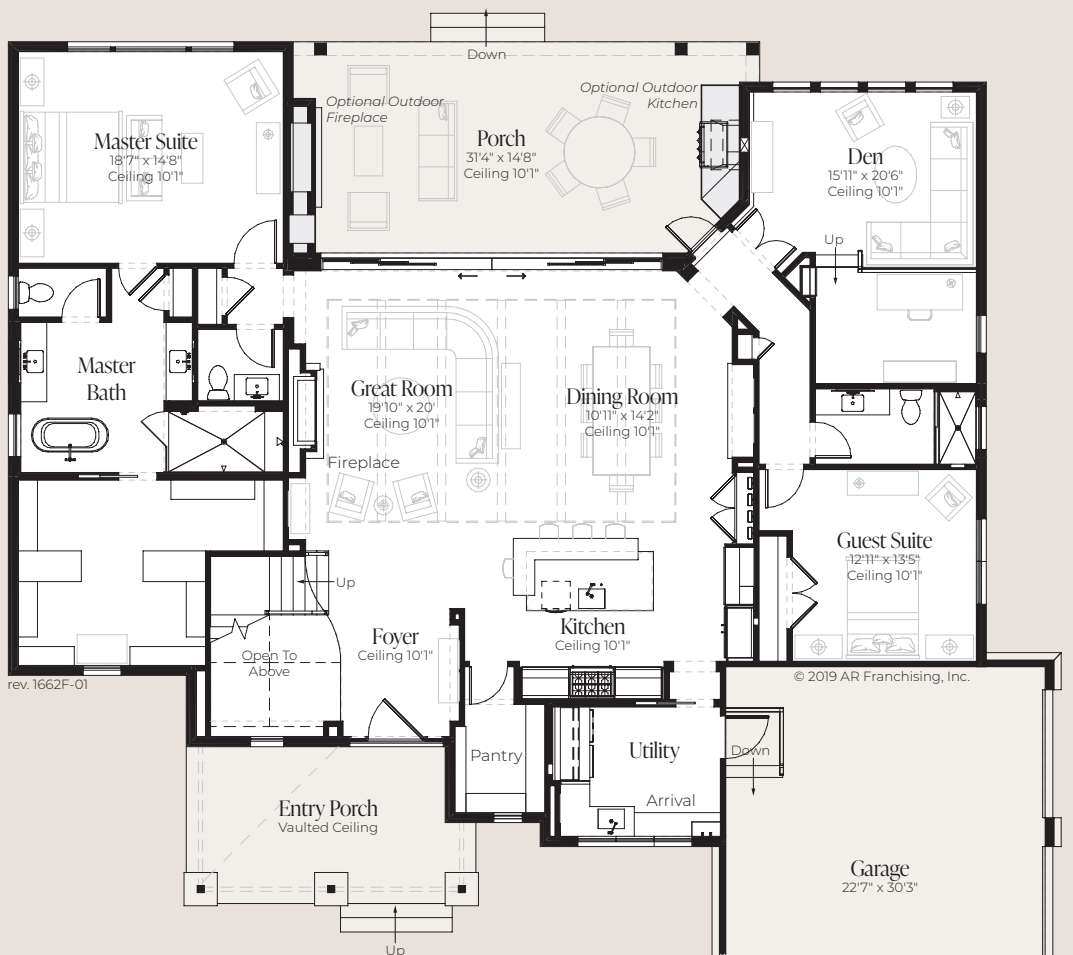

Upper Level

# Stanford

<b>Bonus Room</b>	Living	4,506 sq. ft.	Main Level
<b>Den</b>	Main Level Living	2,853 sq. ft.	
<b>Great Room</b>	Upper Level Living	1,653 sq. ft.	
<b>4 Bedrooms</b>	Porch	462 sq. ft.	
<b>3 Bathrooms</b>	Garage	712 sq. ft.	
	Entry Porch	214 sq. ft.	
	<b>Total</b>	<b>5,894 sq. ft.</b>	