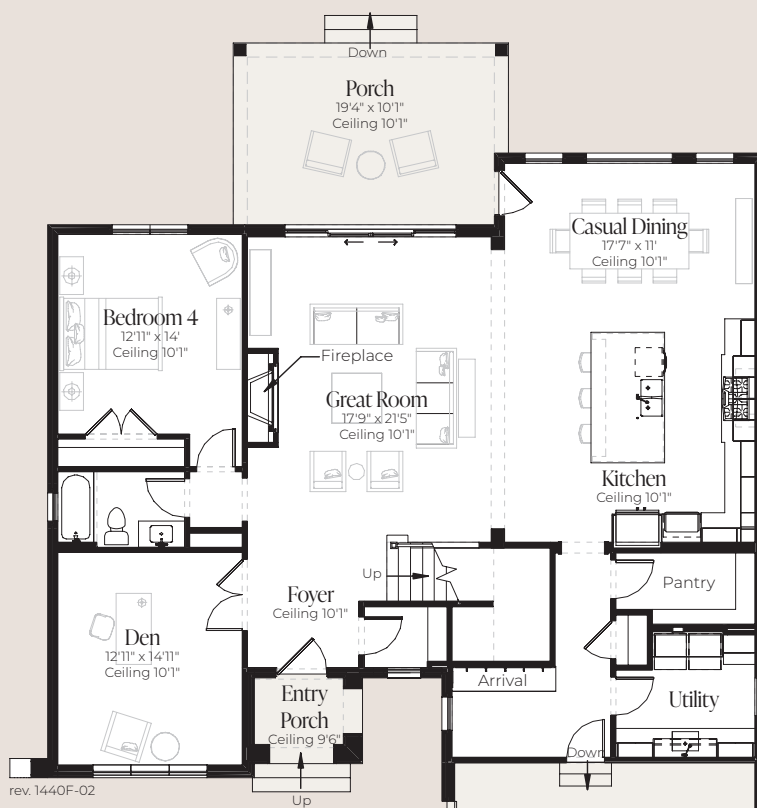

Upper Level

Main Level

Emerson

Bonus Room	Living	3,914 sq. ft.
Den	Main Level Living	1,929 sq. ft.
	Upper Level Living	1,985 sq. ft.
Great Room	Porch	238 sq. ft.
4 Bedrooms	Garage	539 sq. ft.
	Entry Porch	44 sq. ft.
4 Bathrooms	Total	4,735 sq. ft.

75'1"

50'4"