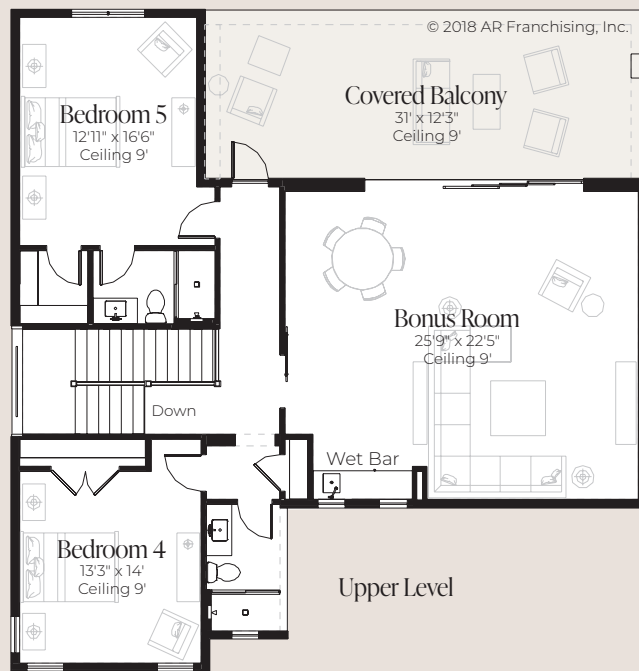

Main Level

Upper Level

Vincenza

Bonus Room	Living	4,577 sq. ft.
Den	Main Level Living	3,079 sq. ft.
Great Room	Upper Level Living	1,498 sq. ft.
5 Bedrooms	Lanai	436 sq. ft.
5 Bathrooms	Covered Balcony	396 sq. ft.
	Garage	712 sq. ft.
	Entry	49 sq. ft.
	Total	6,170 sq. ft.