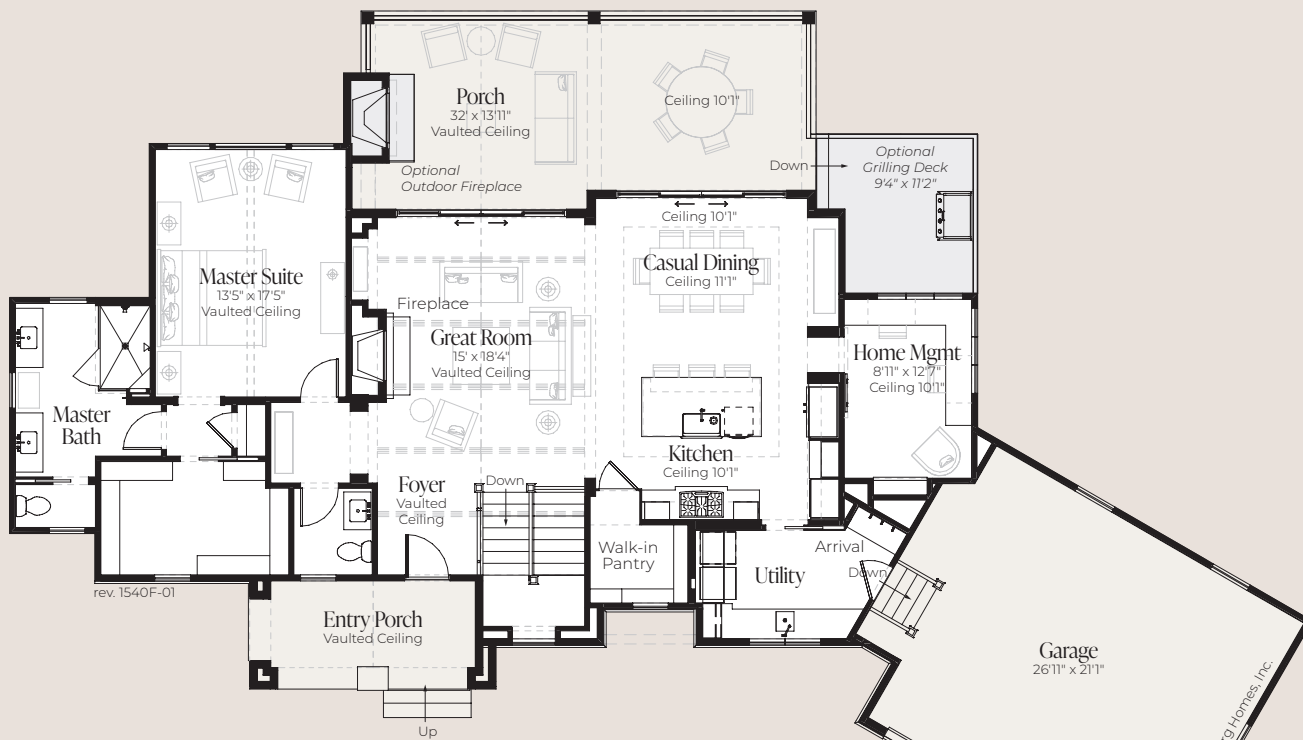

Lower Level

Main Level

Sierra

Great Room	Living	3,051 sq. ft.
Rec Room	Main Level Living	1,719 sq. ft.
	Lower Level Living	1,332 sq. ft.
4 Bedrooms	Walk-out Porch	451 sq. ft.
	Unfinished Basement	450 sq. ft.
3 Bathrooms	Porch	430 sq. ft.
	Garage	578 sq. ft.
1 Half Bathroom	Entry Porch	123 sq. ft.
Total		5,083 sq. ft.