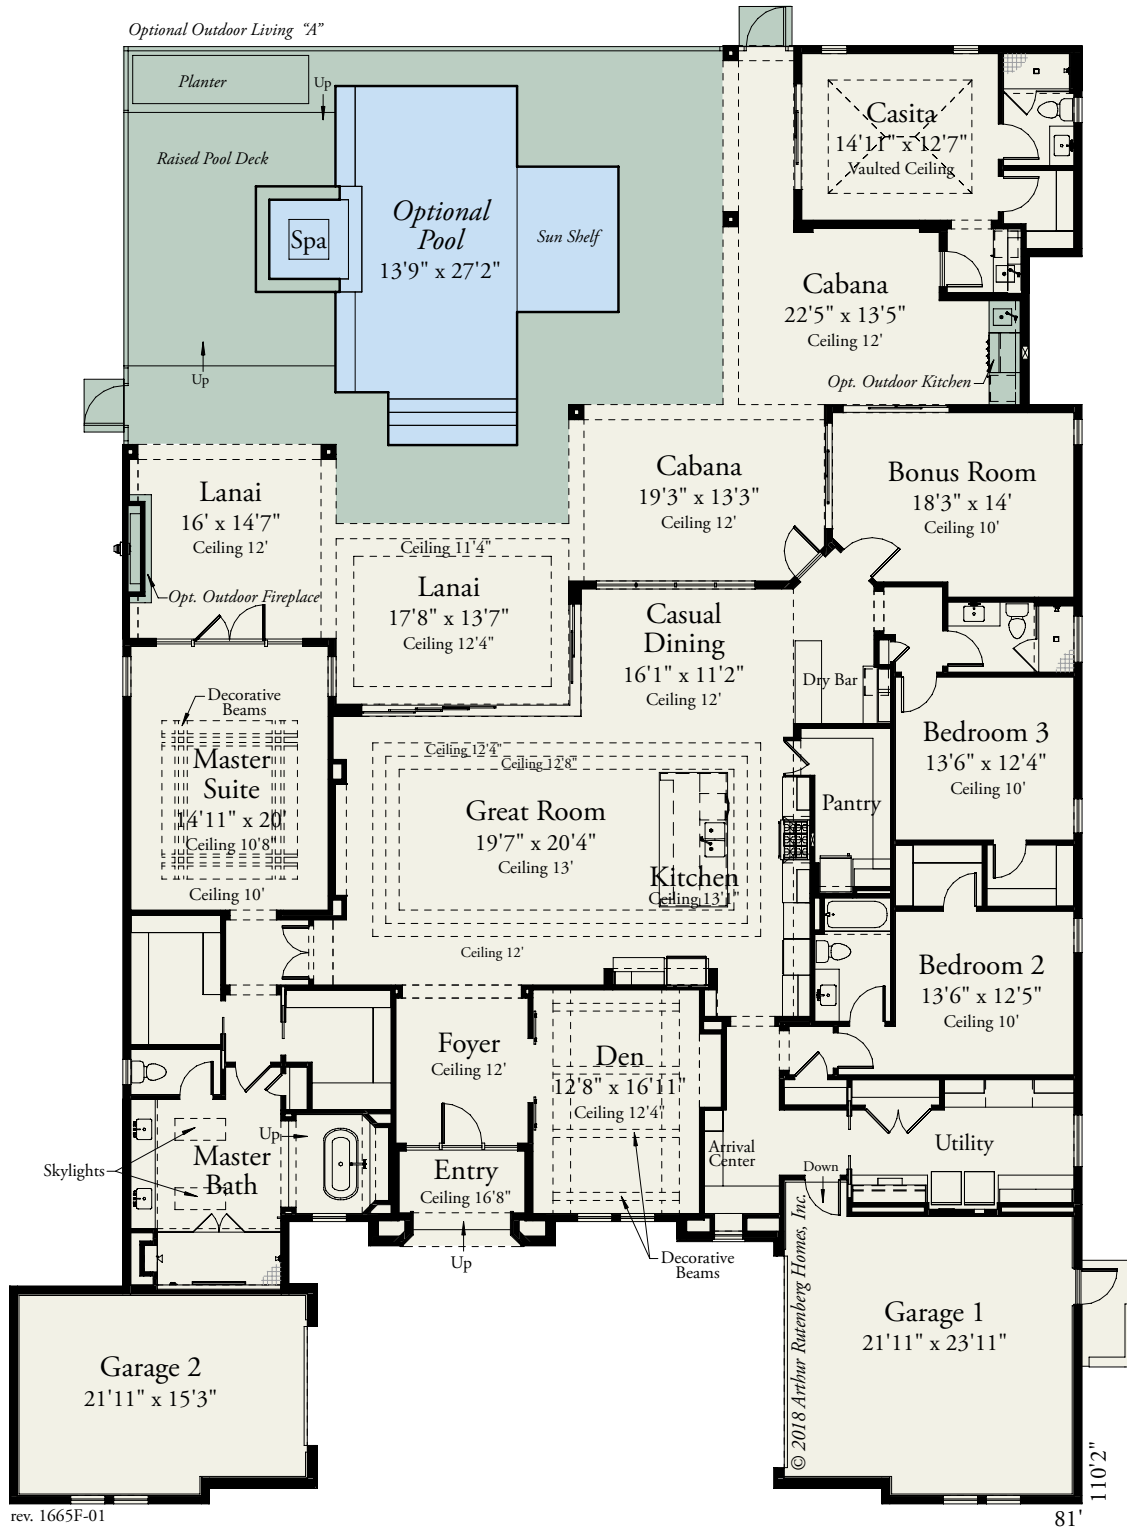

San Marino

1665

4 BEDROOMS / 4 BATHS / DEN / GREAT ROOM / BONUS ROOM / 3,875 SQ FT (varies by elevation)

rev. 1665F-01

81'