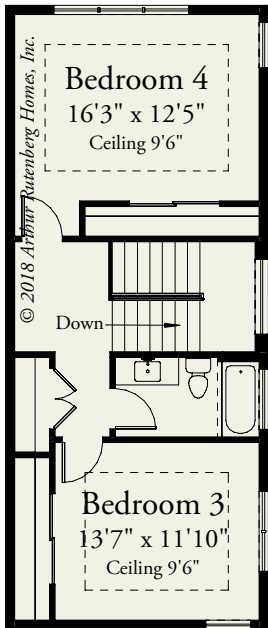

# Rialto

1658

4 BEDROOMS / 3 BATHS / GREAT ROOM / FLEX ROOM / 3,337 SQ FT (varies by elevation)

First Floor

Second Floor