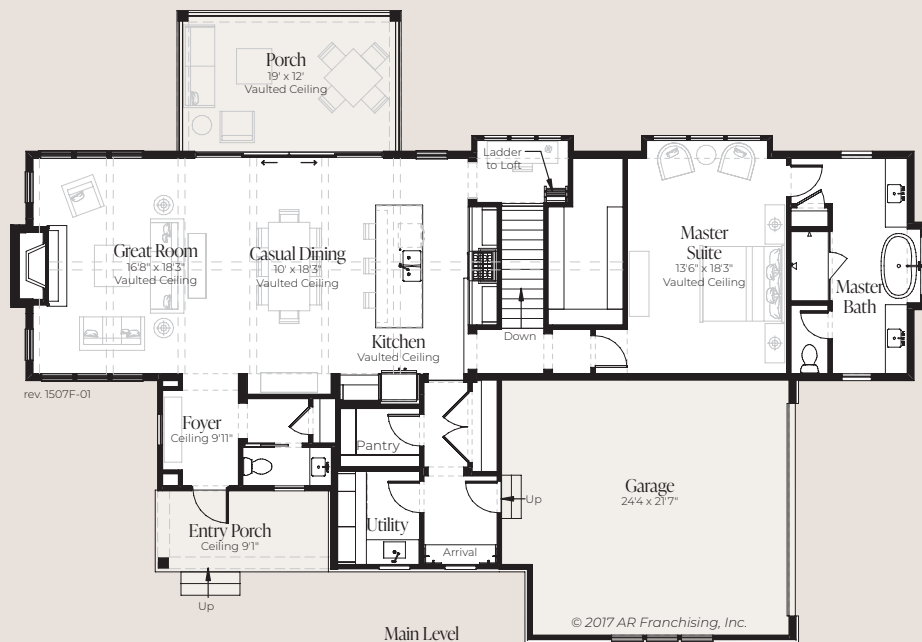

Upper Level

Main Level

Lower Level

Rainier

Great Room	Living	2,942 sq. ft.
Loft	Main Level Living	1,826 sq. ft.
	Lower Level Living	1,116 sq. ft.
Rec Room	Unfinished Lower Level	719 sq. ft.
3 Bedrooms	Loft Level	138 sq. ft.
	Walk-out Porch	228 sq. ft.
3 Bathrooms	Porch	228 sq. ft.
	Garage	535 sq. ft.
1 Half Bathroom	Entry Porch	103 sq. ft.
	Total	4,893 sq. ft.