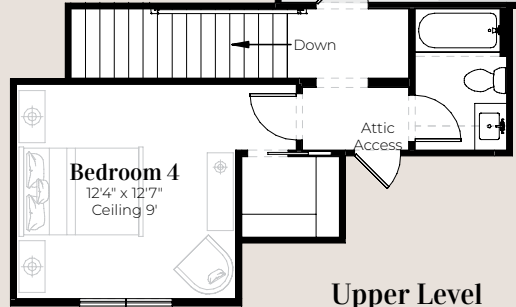

Main Level

Upper Level

Kingsley 1600

Den	Living	2,721 sq. ft.
Great Room	Main Level Living	2,390 sq. ft.
	Upper Level Living	331 sq. ft.
4 Bedrooms	Future Bonus Room	538 sq. ft.
3 Bathrooms	Porch	268 sq. ft.
	Garage	520 sq. ft.
	Entry Porch	199 sq. ft.
	Total	4,246 sq. ft.