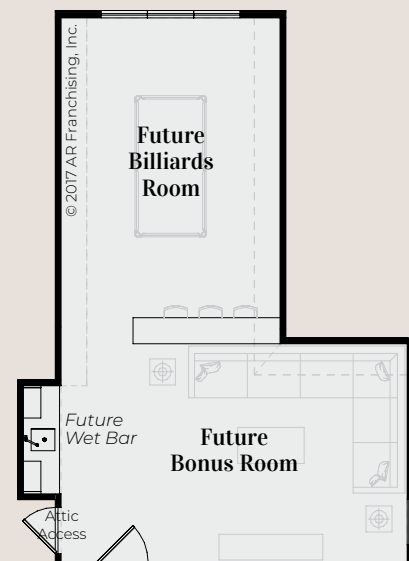

Main Level

Upper Level

Kingsley 1600

Den	Living	2,721 sq. ft.
Great Room	Main Level Living	2,390 sq. ft.
	Upper Level Living	331 sq. ft.
4 Bedrooms	Future Bonus Room	538 sq. ft.
3 Bathrooms	Porch	268 sq. ft.
	Garage	520 sq. ft.
	Entry Porch	199 sq. ft.
	Total	4,246 sq. ft.