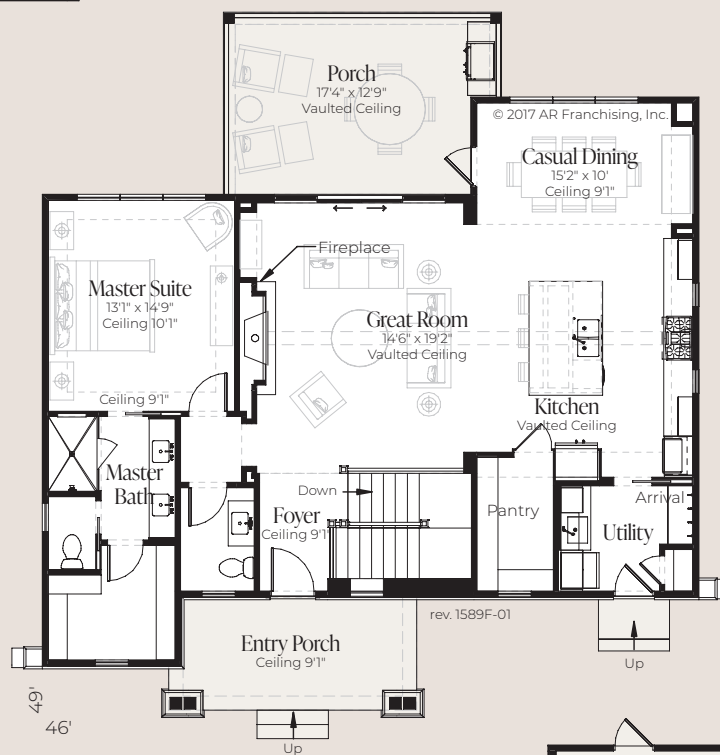

Lower Level

Main Level

Deerfield

Great Room	Living	2,490 sq. ft.
Rec Room	Main Level Living	1,384 sq. ft.
	Lower Level Living	1,106 sq. ft.
3 Bedrooms	Walk-out Porch	236 sq. ft.
	Unfinished Basement	345 sq. ft.
3 Bathrooms	Porch	236 sq. ft.
	Garage	484 sq. ft.
1 Half Bathroom	Entry Porch	135 sq. ft.
Total		3,926 sq. ft.