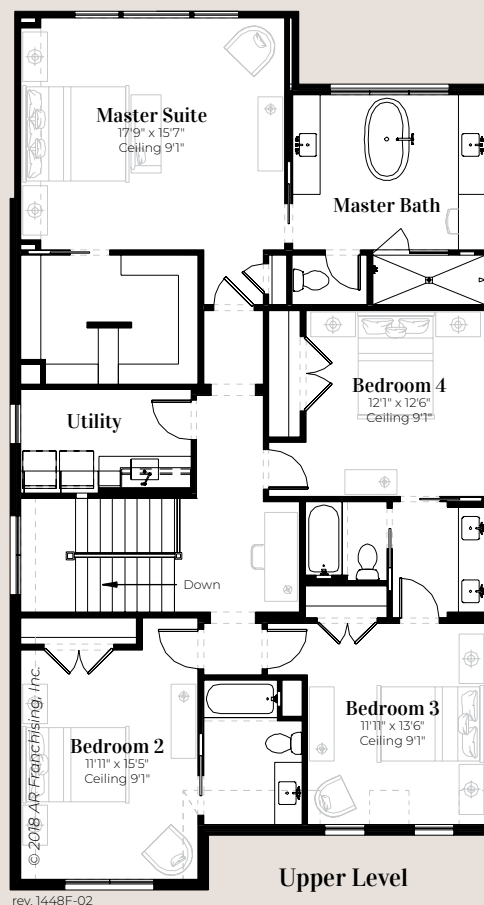

Main Level

Upper Level

Charlotte 1448

Den	Living	3,263 sq. ft.
Great Room	Main Level Living	1,561 sq. ft.
	Upper Level Living	1,702 sq. ft.
4 Bedrooms	Porch	230 sq. ft.
3 Bathrooms	Garage	608 sq. ft.
1 Half Bathroom	Entry Porch	24 sq. ft.
	Total	4,125 sq. ft.