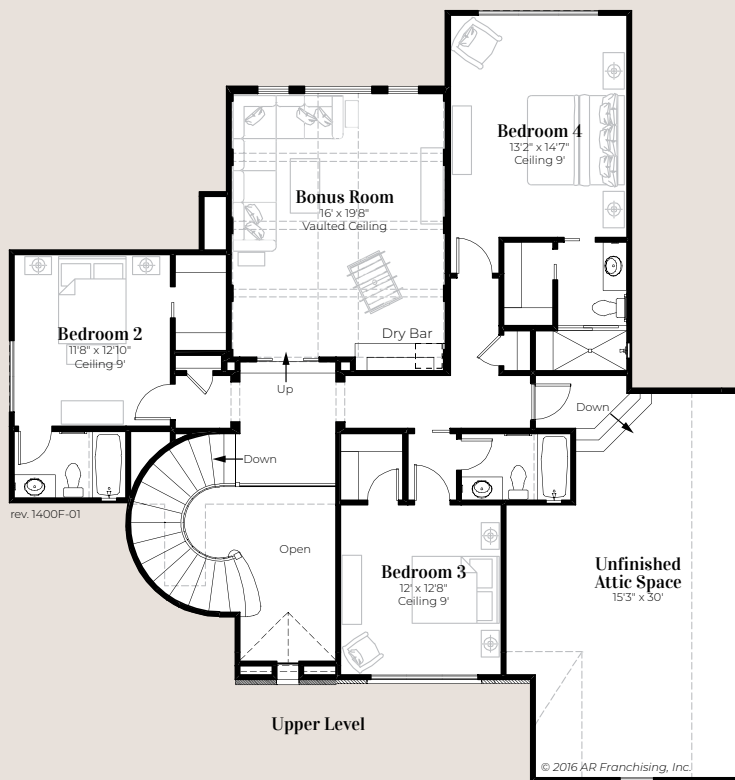

Main Level

Upper Level

Asheville 1400

Bonus Room	Living	4,335 sq. ft.
Den	Main Level Living	2,665 sq. ft.
	Upper Level Living	1,399 sq. ft.
Great Room	Finished Stair Vestibule	271 sq. ft.
4 Bedrooms	Unfinished Basement	2,401 sq. ft.
	Unfinished Attic	481 sq. ft.
4 Bathrooms	Porch	456 sq. ft.
	Walk-out Porch	461 sq. ft.
1 Half Bathroom	Garage	873 sq. ft.
	Entry Porch	81 sq. ft.
	Total	9,088 sq. ft.