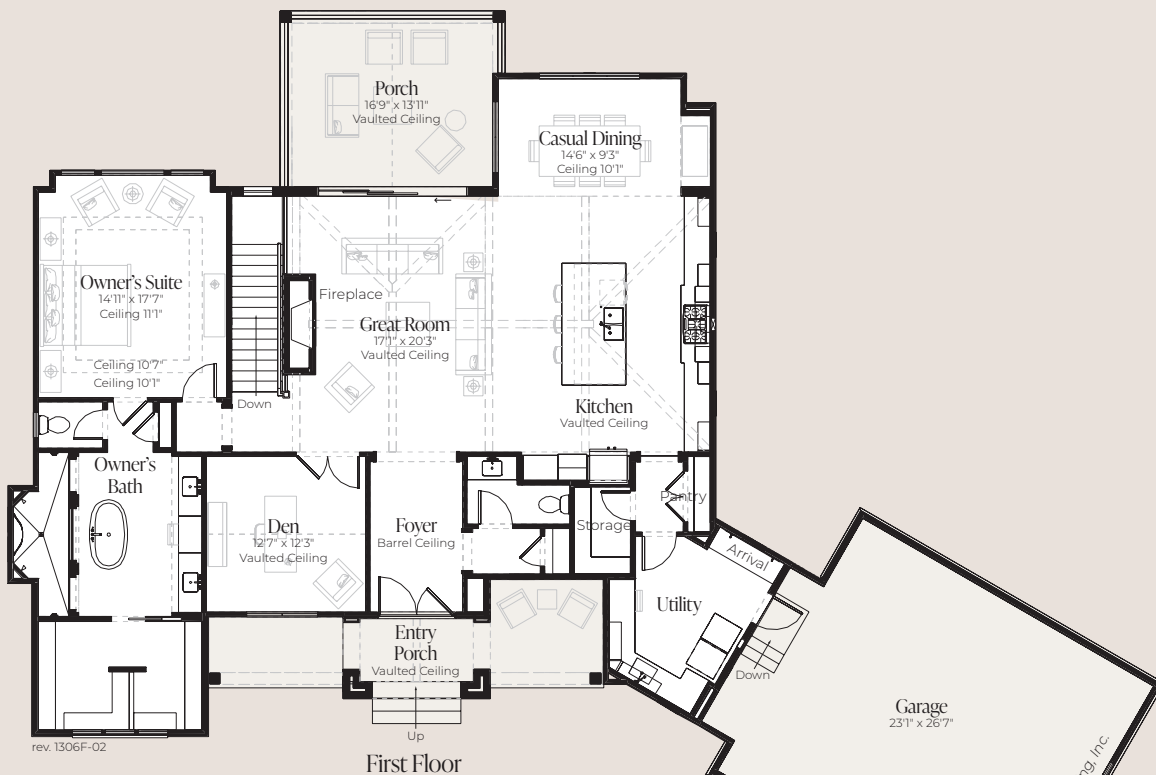

rev. 1306F-02

Lower Level

rev. 1306F-02

First Floor

# Acadia

<b>Den</b>	Living	3,141 sq. ft.
<b>Great Room</b>	First Floor Living	2,159 sq. ft.
	Lower Level Living	982 sq. ft.
<b>Rec Room</b>	Walk-out Porch	345 sq. ft.
<b>3 Bedrooms</b>	Unfinished Basement	1,091 sq. ft.
<b>3 Bathrooms</b>	Porch	238 sq. ft.
	Garage	696 sq. ft.
<b>1 Half Bathroom</b>	Entry Porch	207 sq. ft.
	<b>Total</b>	<b>5,718 sq. ft.</b>

74'11"  
91'3"