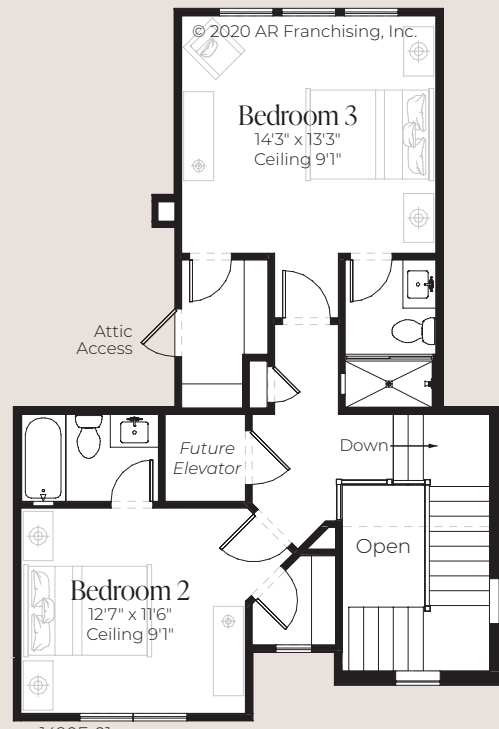

Main Level

Upper Level

Cumberland 1490

Den	Living	2,736 sq. ft.
Great Room	Main Level Living	1,846 sq. ft.
	Upper Level Living	651 sq. ft.
3 Bedrooms	Lower Level Living	240 sq. ft.
3 Bathrooms	Porch	234 sq. ft.
	Garage	1,605 sq. ft.
1 Half Bathroom	Entry Porch	119 sq. ft.
	Total	4,695 sq. ft.