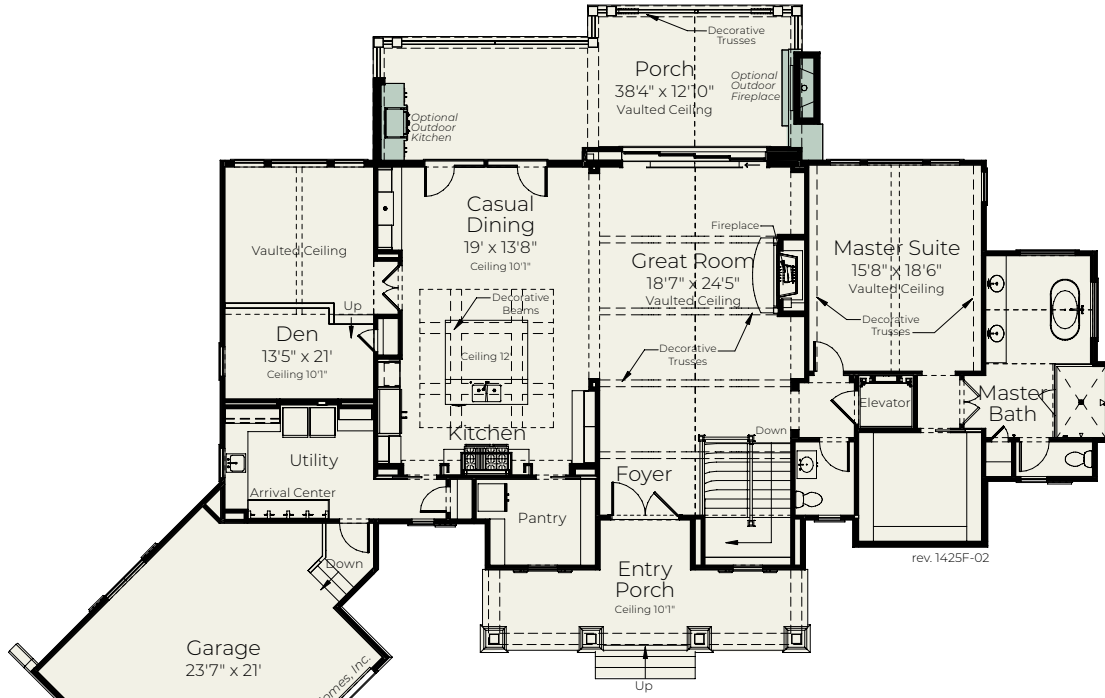

Appalachian

1425

4 BEDROOMS | 4.5 BATHS | DEN | GREAT ROOM | BONUS ROOM | 4,303 SQ FT (varies by elevation)

Main Level

75'7"
97'6"

Lower Level