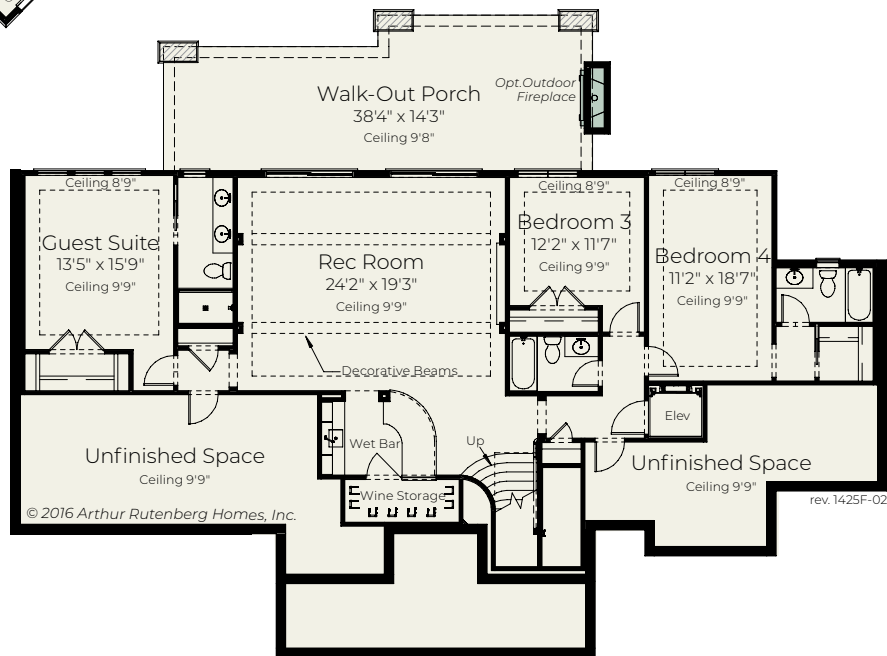

Appalachian

1425

4 BEDROOMS | 4.5 BATHS | DEN | GREAT ROOM | BONUS ROOM | 4,303 SQ FT (varies by elevation)

Main Level

75'7"
97'6"

Lower Level