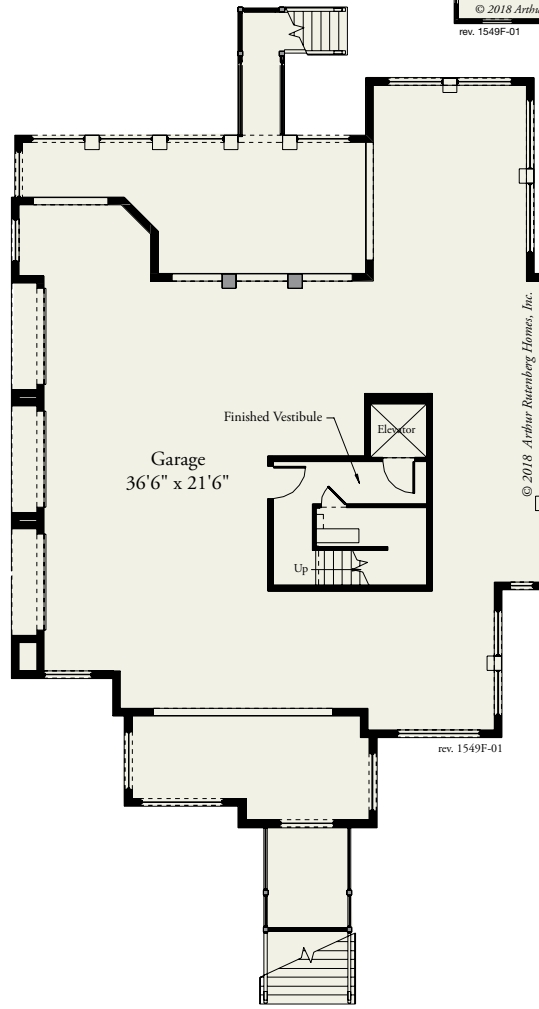

Southport

1549

4 BEDROOMS | 4.5 BATHS | GREAT ROOM | DEN | BONUS ROOM | 4,085 SQ FT (varies by elevation)

rev. 1549F-01

Main Level

50'4" 70'

rev. 1549F-01

Unfinished Lower Level

rev. 1549F-01

Upper Level