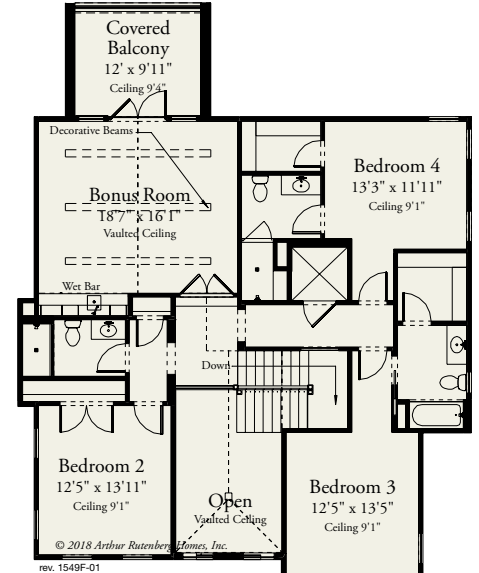

Southport

1549

4 BEDROOMS | 4.5 BATHS | GREAT ROOM | DEN | BONUS ROOM | 4,085 SQ FT (varies by elevation)

rev. 1549F-01

Main Level

50'4" 70'

rev. 1549F-01

Unfinished Lower Level

rev. 1549F-01

Upper Level