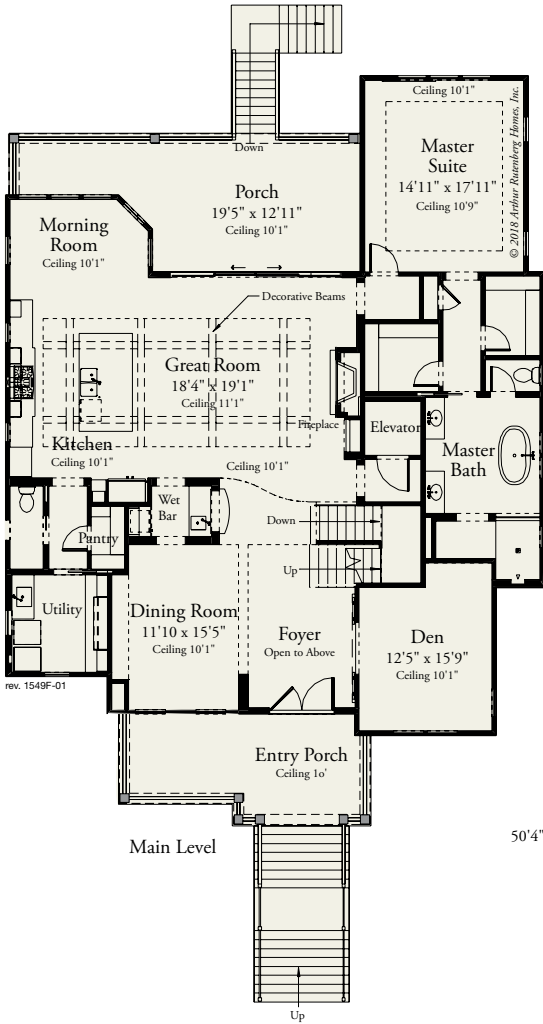

Southport

1549

4 BEDROOMS | 4.5 BATHS | GREAT ROOM | DEN | BONUS ROOM | 4,085 SQ FT (varies by elevation)

rev. 1549F-01

Main Level

50'4" 70'

rev. 1549F-01

Unfinished Lower Level

rev. 1549F-01

Upper Level