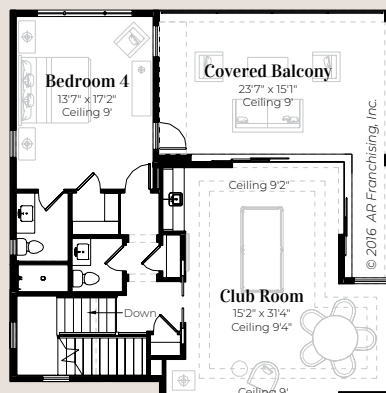

First Floor

Second Floor

Marseille 1455

Club Room	Living	5,172 sq. ft.
Den	First Floor Living	3,937 sq. ft.
Living Room	Second Floor Living	1,235 sq. ft.
Leisure Room	Lanai and Cabana	704 sq. ft.
4 Bedrooms	Covered Balcony	411 sq. ft.
4 Bathrooms	Unfinished Attic	401 sq. ft.
2 Half Bathrooms	Garage	813 sq. ft.
	Entry	96 sq. ft.
	Total	7,597 sq. ft.