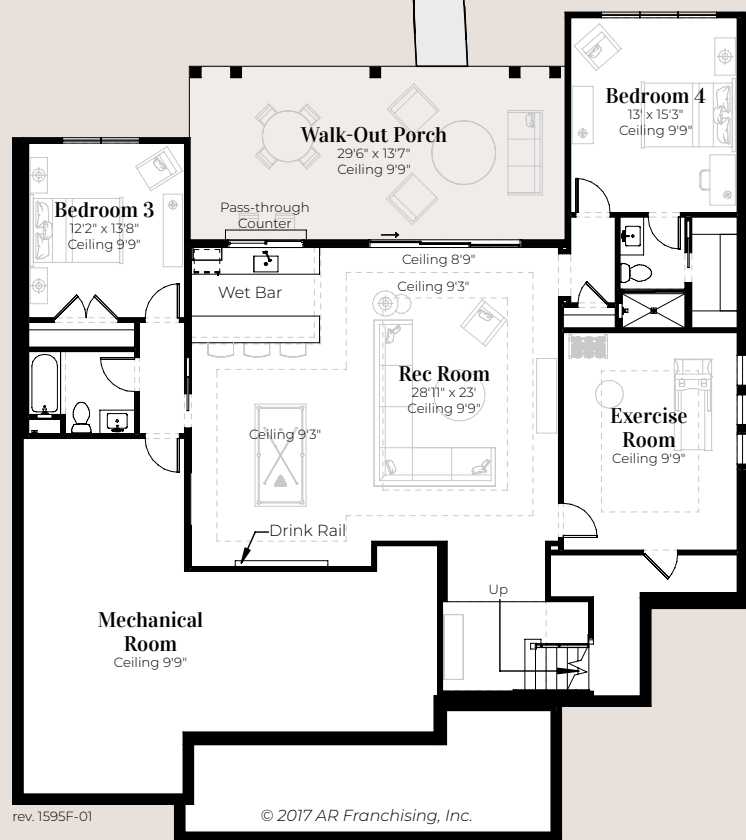

Main Level

10'4 1/4"
7'1 1/6"

Lower Level

Claremont 1595

Den	Living	4,323 sq. ft.
Exercise Room	Main Level Living	2,493 sq. ft.
	Lower Level Living	1,830 sq. ft.
Great Room	Unfinished Lower Level	769 sq. ft.
4 Bedrooms	Porch	402 sq. ft.
	Walk-out Porch	403 sq. ft.
4 Bathrooms	Garage	617 sq. ft.
	Entry Porch/Breezeway	344 sq. ft.
	Total	6,858 sq. ft.